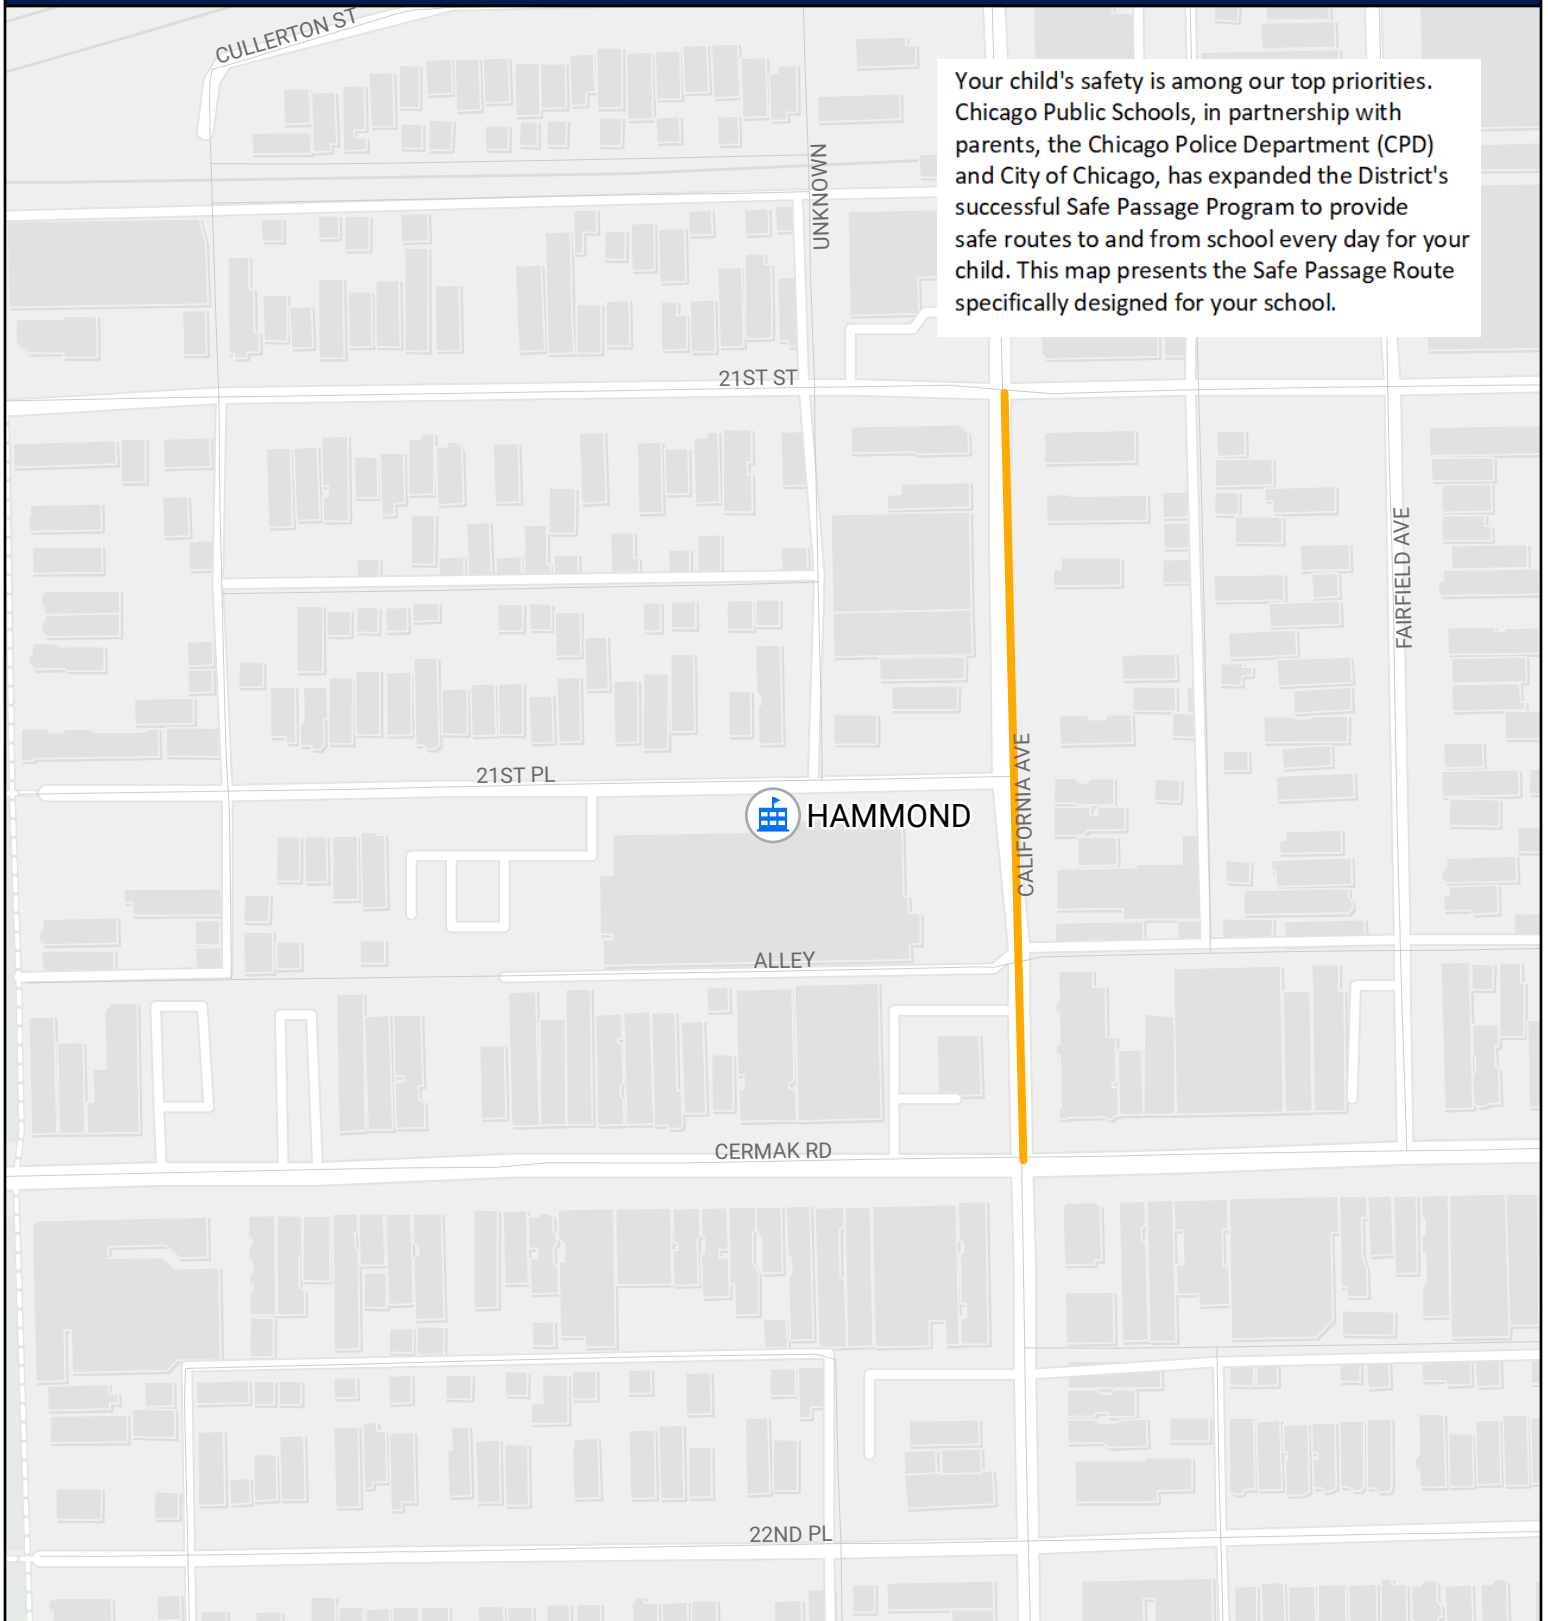

SAFE PASSAGE ROUTE: HAMMOND

Your child's safety is among our top priorities. Chicago Public Schools, in partnership with parents, the Chicago Police Department (CPD) and City of Chicago, has expanded the District's successful Safe Passage Program to provide safe routes to and from school every day for your child. This map presents the Safe Passage Route specifically designed for your school.

-  Safe Passage Route
-  School Location

Source: PDM, CPS May 2023