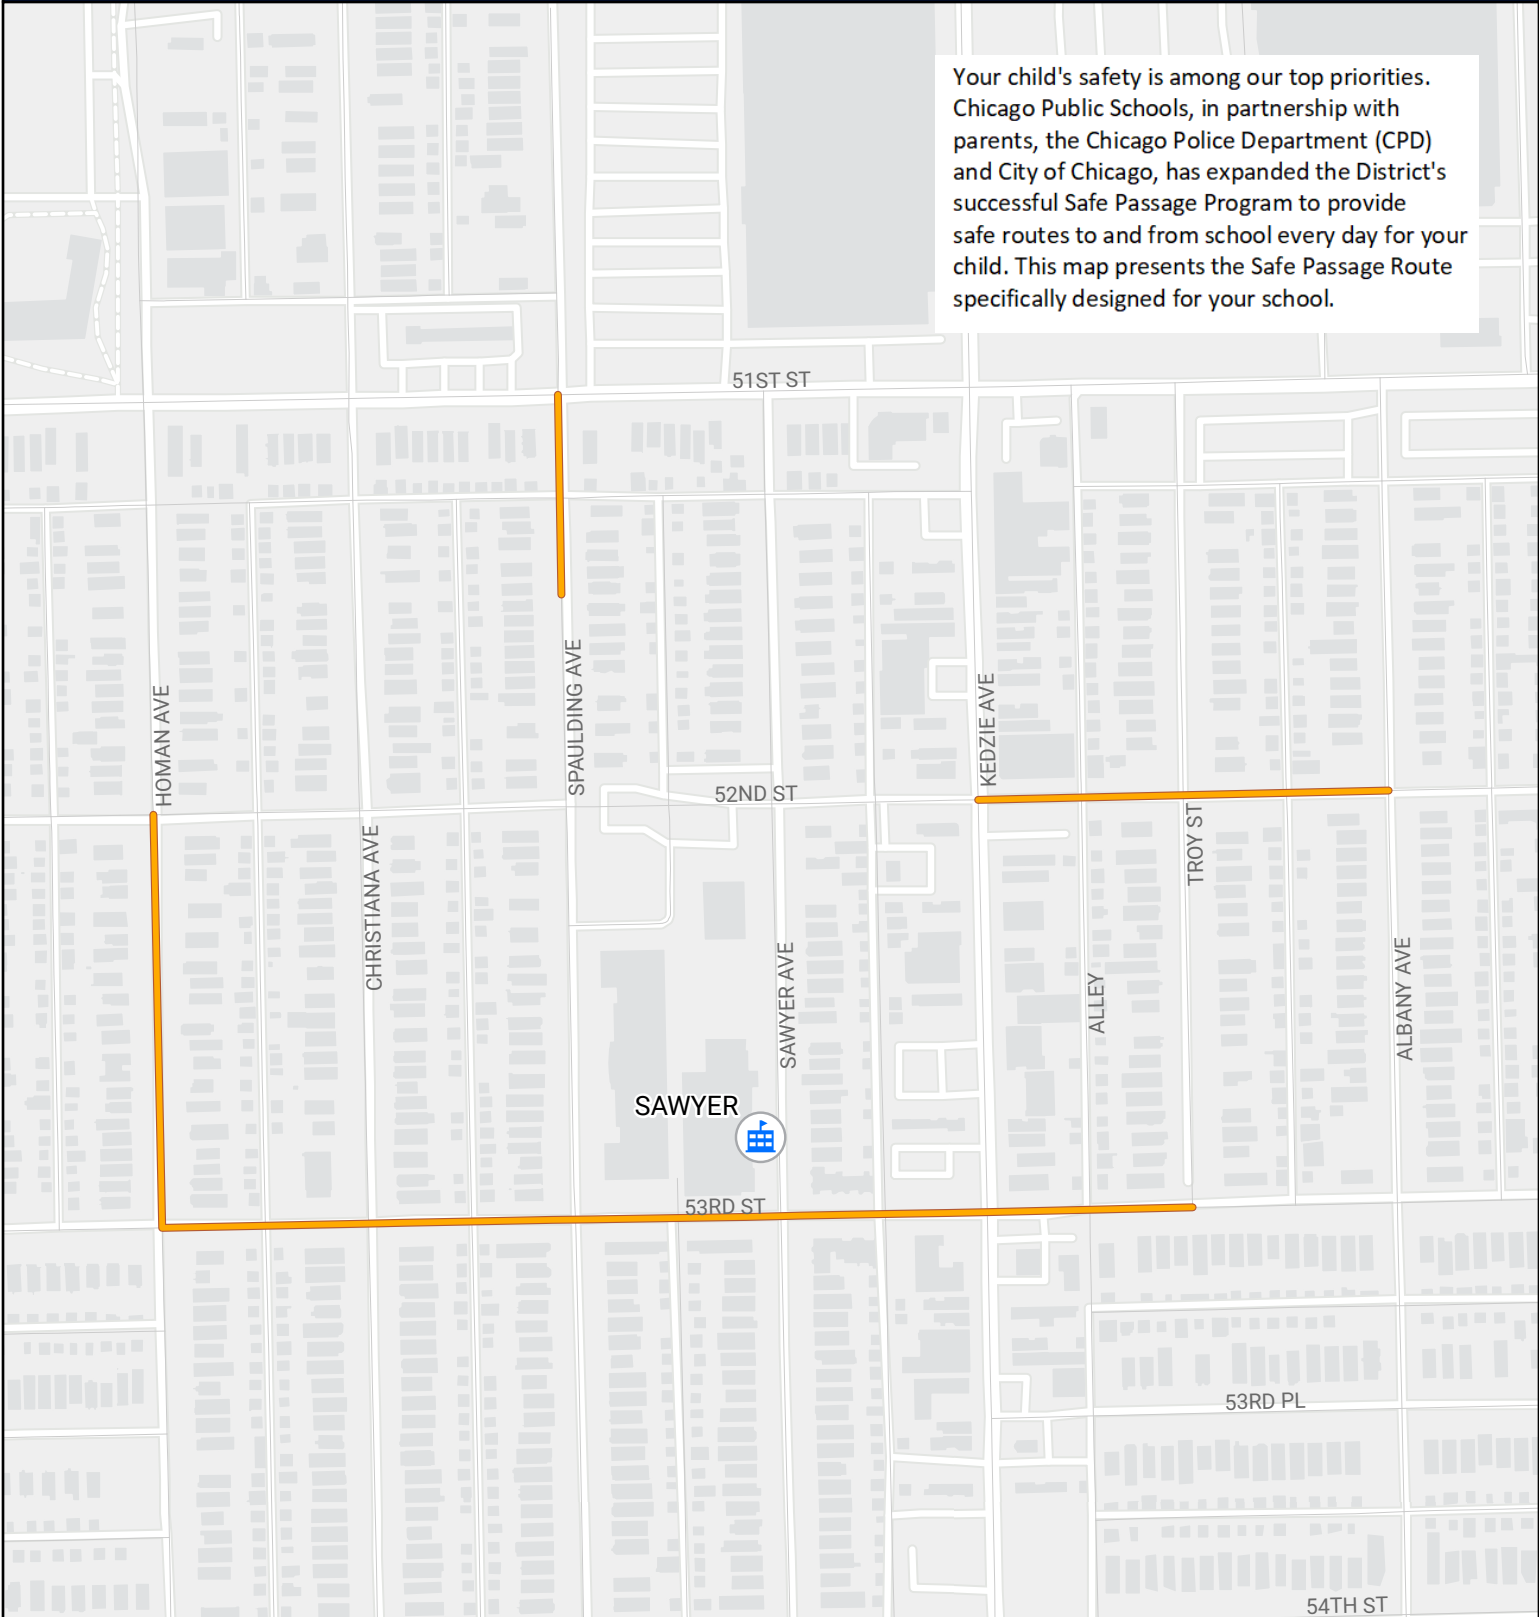

SAFE PASSAGE ROUTE: SAWYER

Your child's safety is among our top priorities. Chicago Public Schools, in partnership with parents, the Chicago Police Department (CPD) and City of Chicago, has expanded the District's successful Safe Passage Program to provide safe routes to and from school every day for your child. This map presents the Safe Passage Route specifically designed for your school.

-  Safe Passage Route
-  School Location

Source: PDM, CPS June 2023