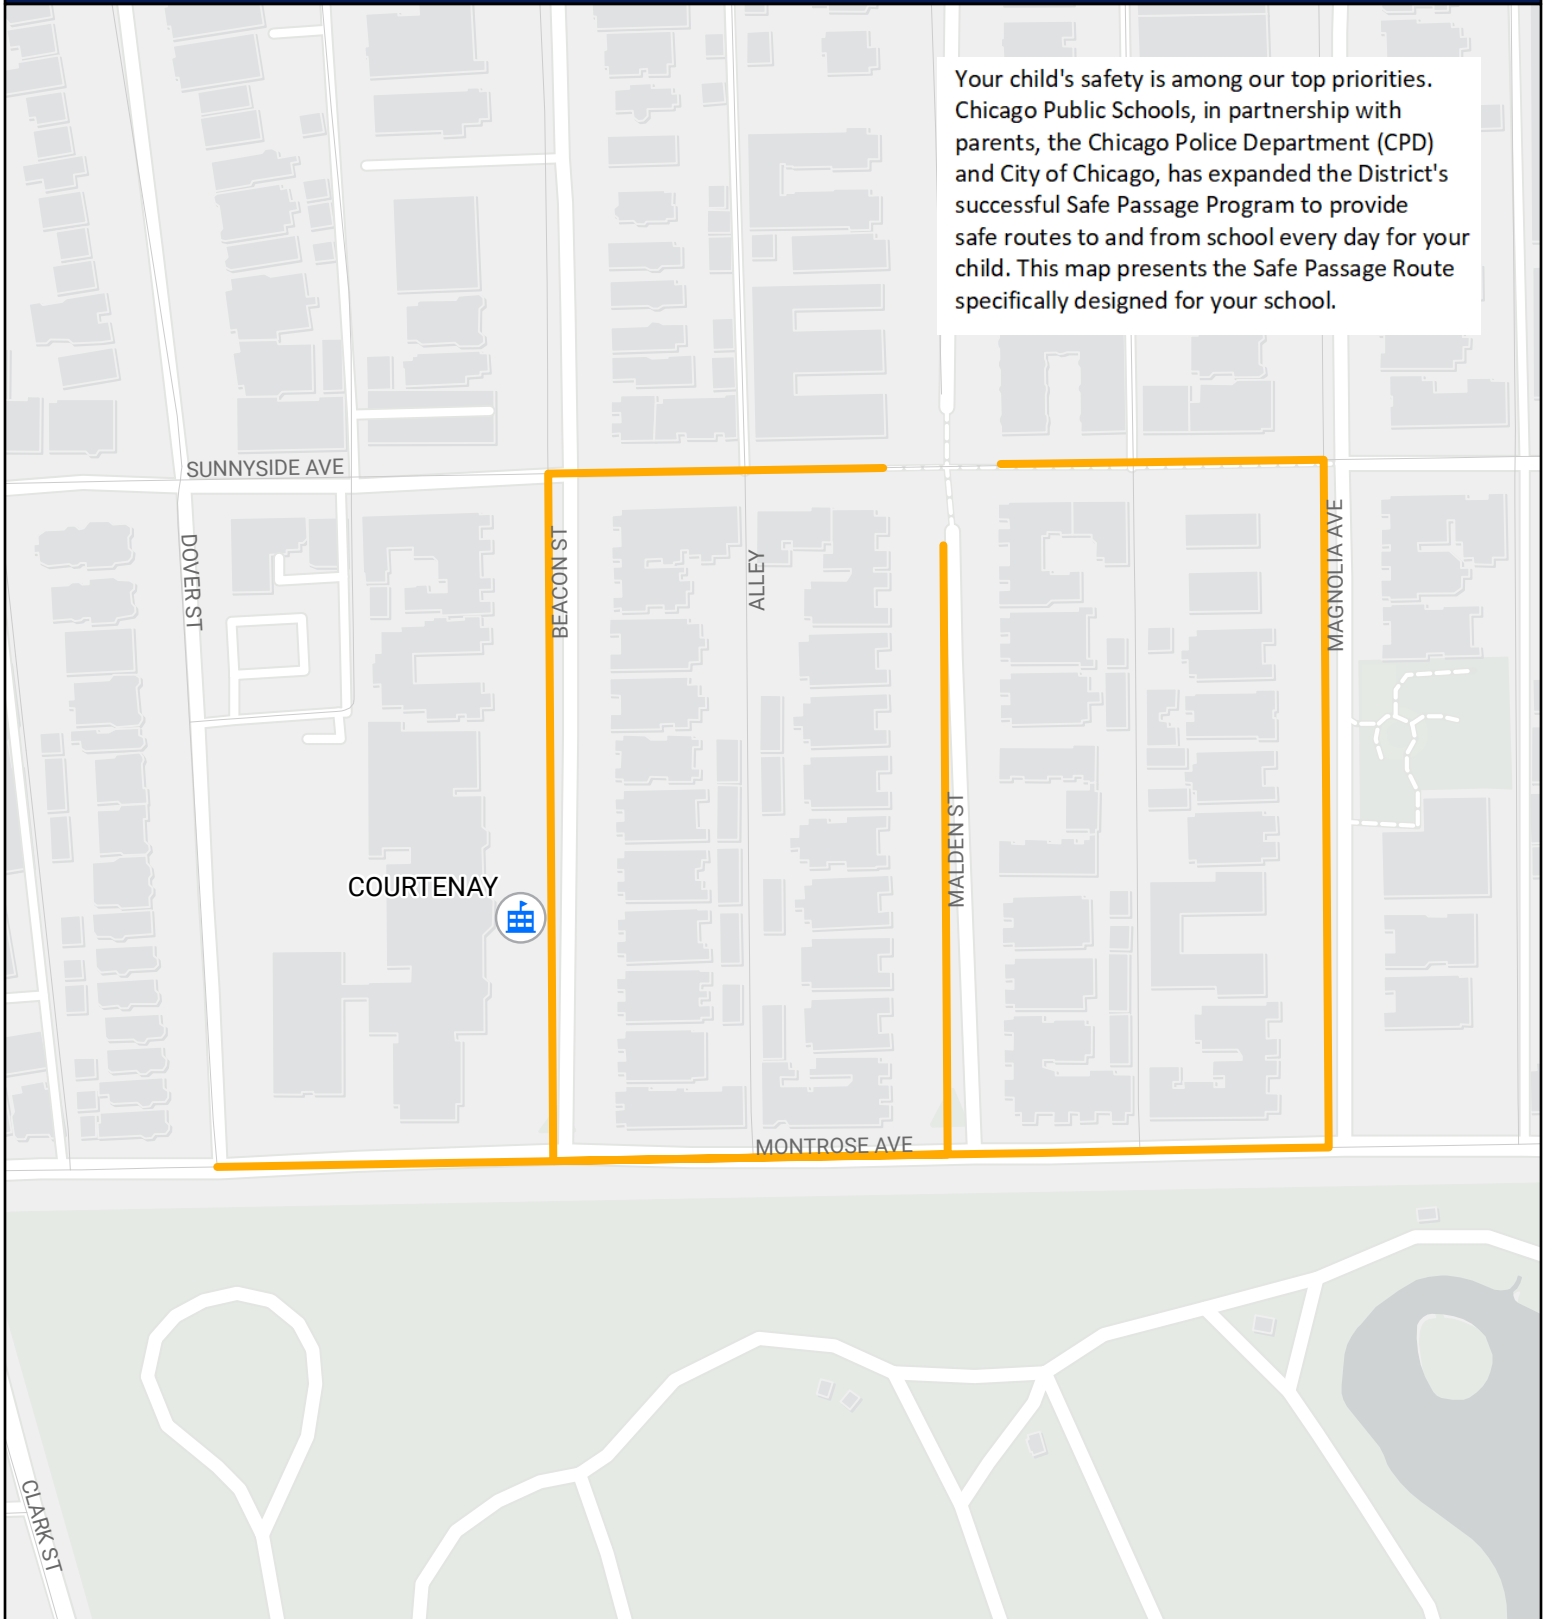

SAFE PASSAGE ROUTE: COURTENAY

Your child's safety is among our top priorities. Chicago Public Schools, in partnership with parents, the Chicago Police Department (CPD) and City of Chicago, has expanded the District's successful Safe Passage Program to provide safe routes to and from school every day for your child. This map presents the Safe Passage Route specifically designed for your school.

-  Safe Passage Route
-  School Location

Source: PDM, CPS July 2023