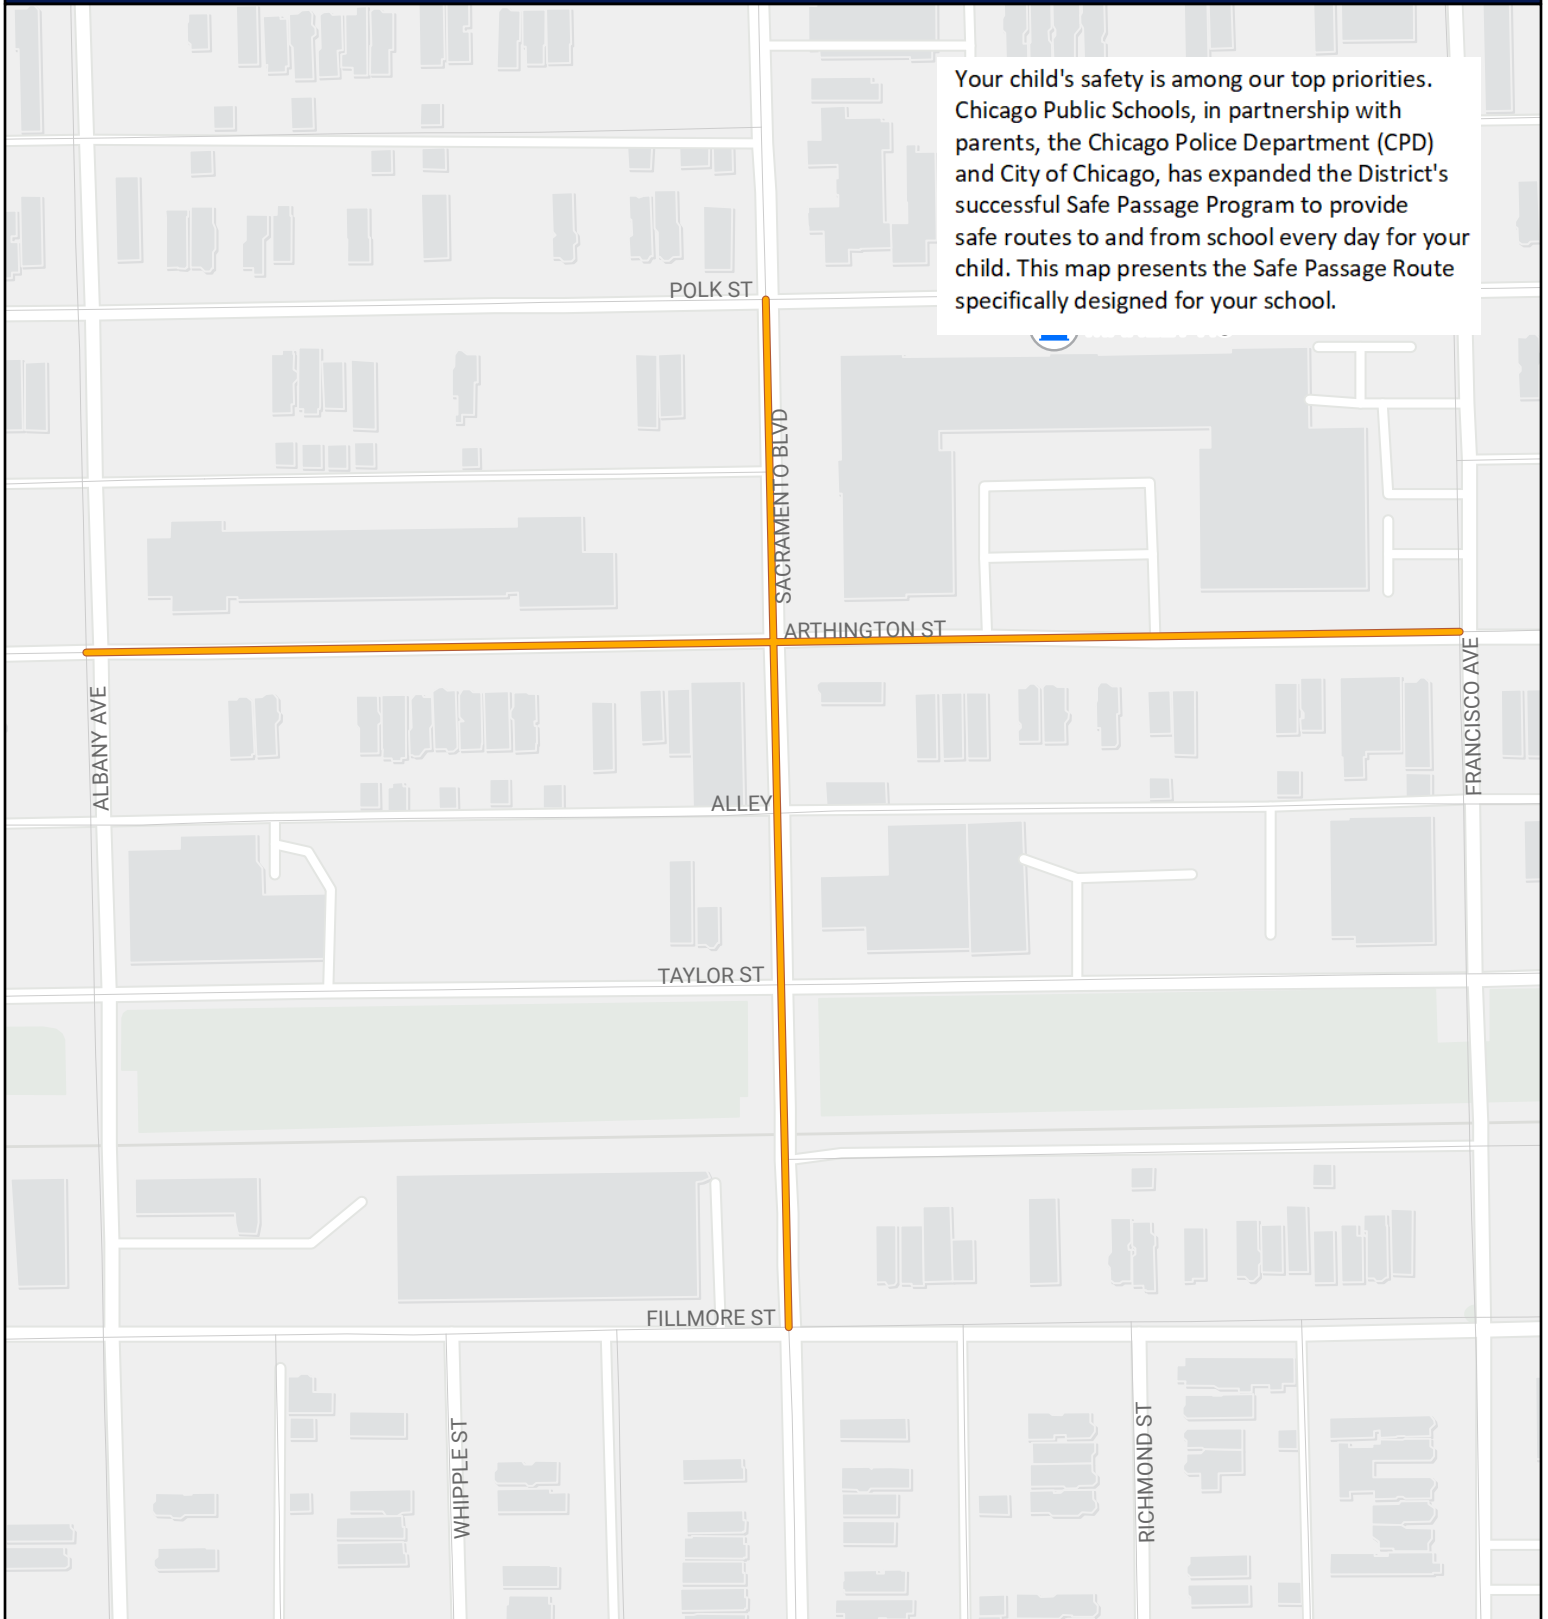

SAFE PASSAGE ROUTE: MANLEY HS

Your child's safety is among our top priorities. Chicago Public Schools, in partnership with parents, the Chicago Police Department (CPD) and City of Chicago, has expanded the District's successful Safe Passage Program to provide safe routes to and from school every day for your child. This map presents the Safe Passage Route specifically designed for your school.

-  Safe Passage Route
-  School Location

Source: PDM, CPS June 2023