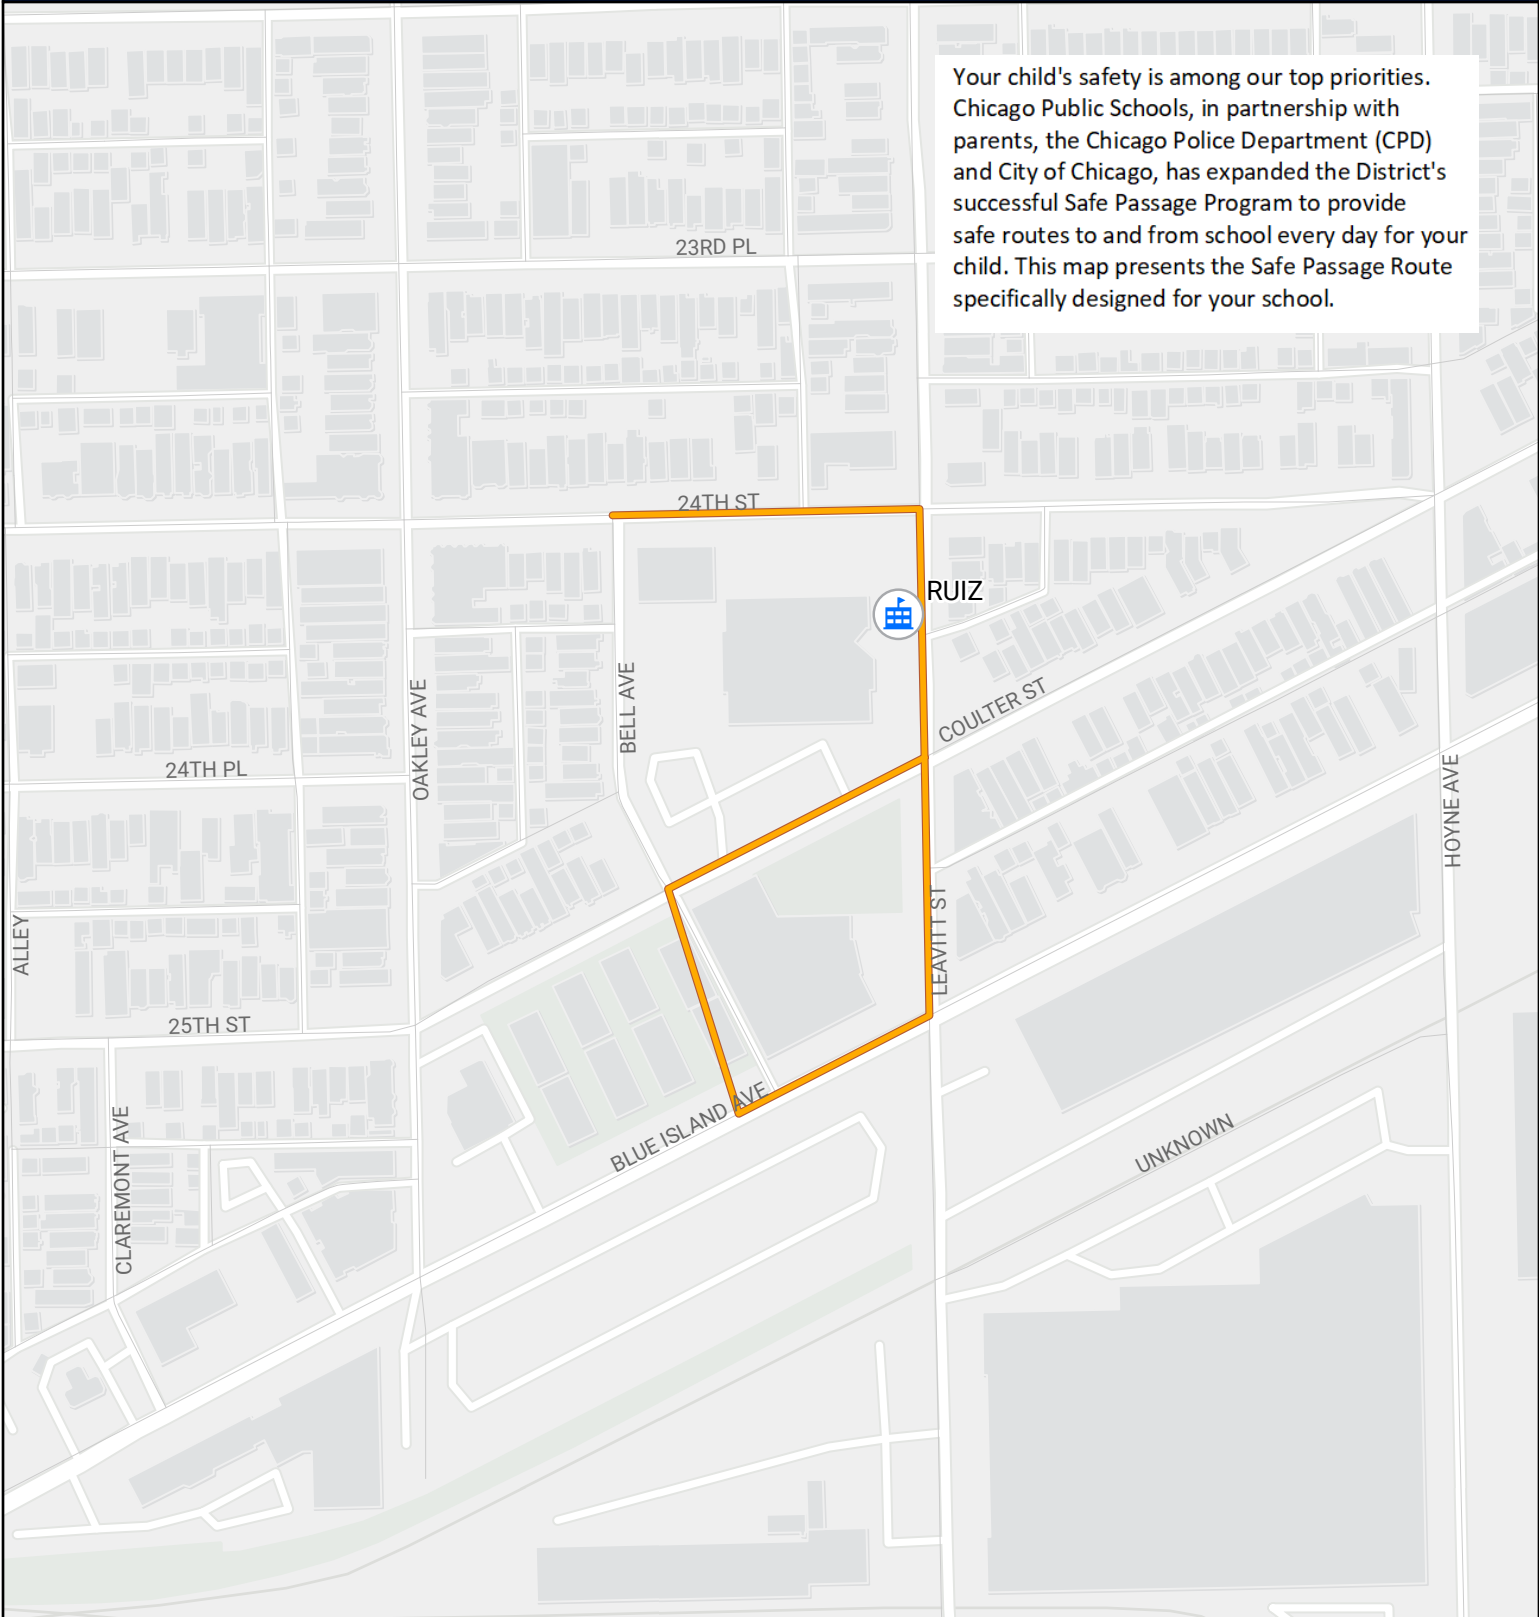

# SAFE PASSAGE ROUTE: RUIZ

Your child's safety is among our top priorities. Chicago Public Schools, in partnership with parents, the Chicago Police Department (CPD) and City of Chicago, has expanded the District's successful Safe Passage Program to provide safe routes to and from school every day for your child. This map presents the Safe Passage Route specifically designed for your school.

-  Safe Passage Route
-  School Location

Source: PDM, CPS June 2023