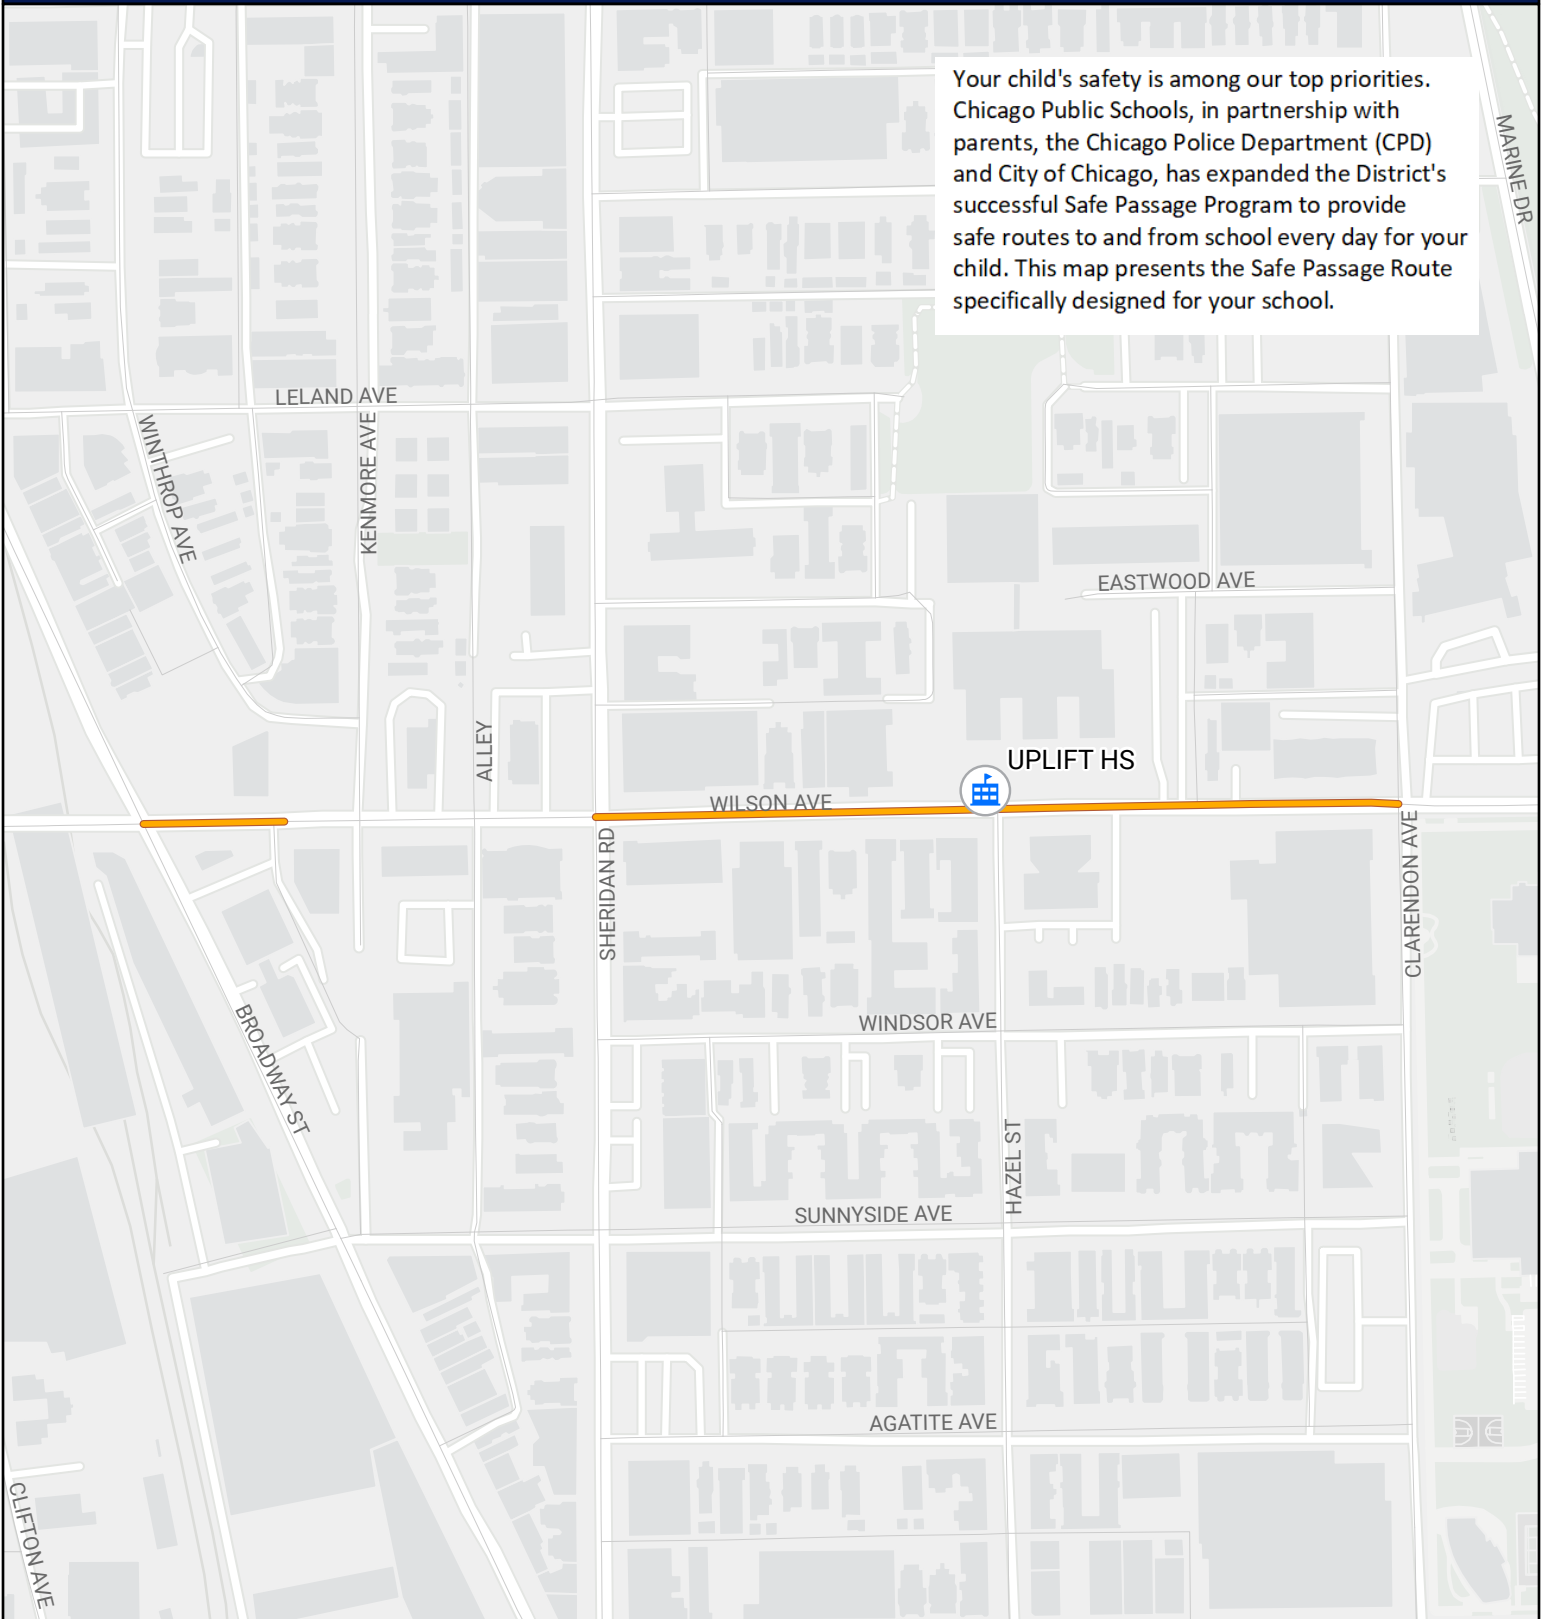

SAFE PASSAGE ROUTE: UPLIFT HS

Your child's safety is among our top priorities. Chicago Public Schools, in partnership with parents, the Chicago Police Department (CPD) and City of Chicago, has expanded the District's successful Safe Passage Program to provide safe routes to and from school every day for your child. This map presents the Safe Passage Route specifically designed for your school.

 Safe Passage Route

 School Location

Source: PDM, CPS June 2023

0 0 0.1 0.1 Miles