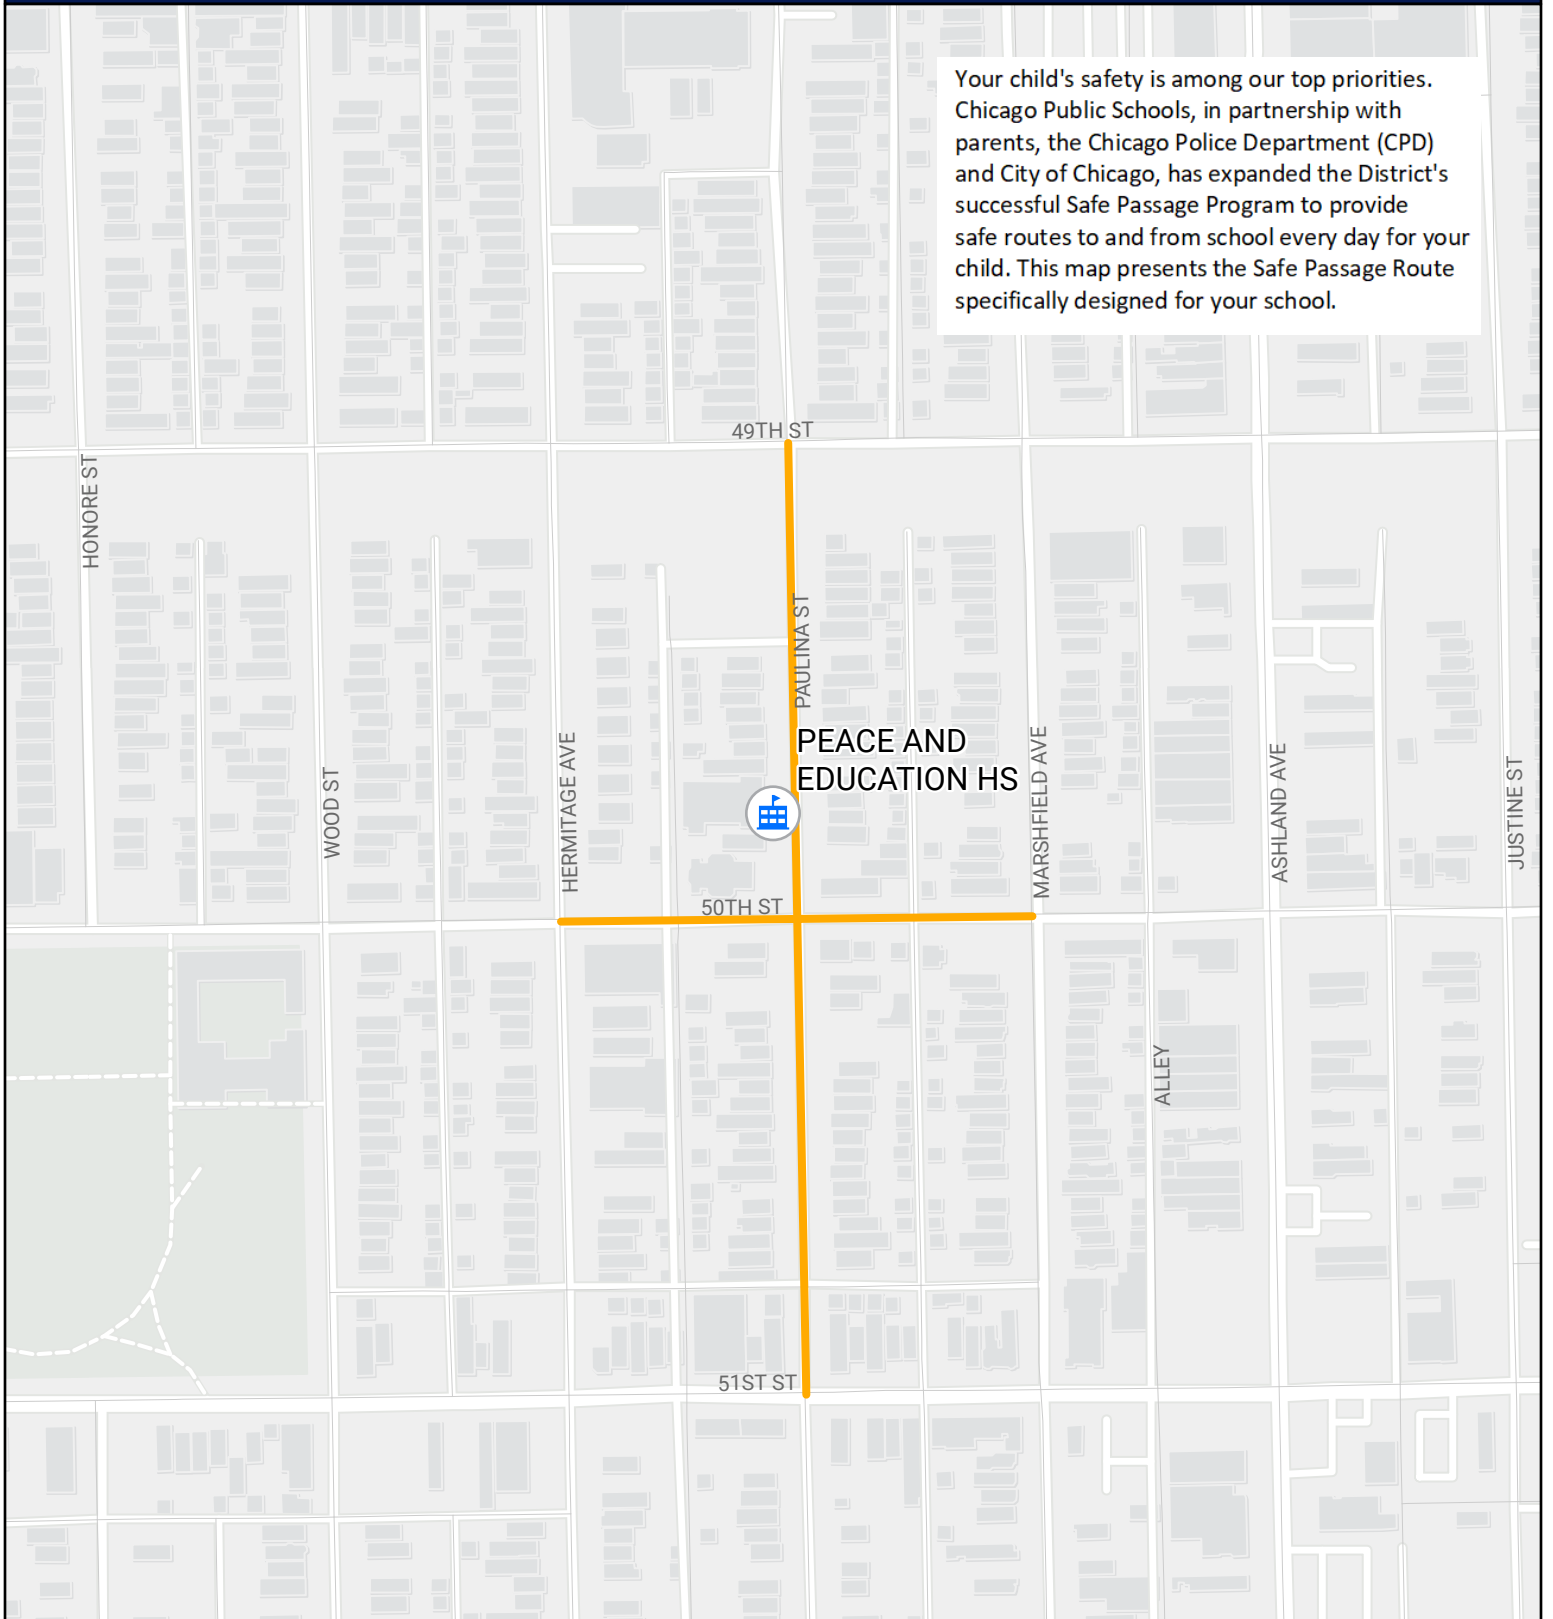

# SAFE PASSAGE ROUTE: PEACE AND EDUCATION HS

Your child's safety is among our top priorities. Chicago Public Schools, in partnership with parents, the Chicago Police Department (CPD) and City of Chicago, has expanded the District's successful Safe Passage Program to provide safe routes to and from school every day for your child. This map presents the Safe Passage Route specifically designed for your school.

 Safe Passage Route

 School Location

Source: PDM, CPS May 2023

0 0 0.1 0.1  
Miles