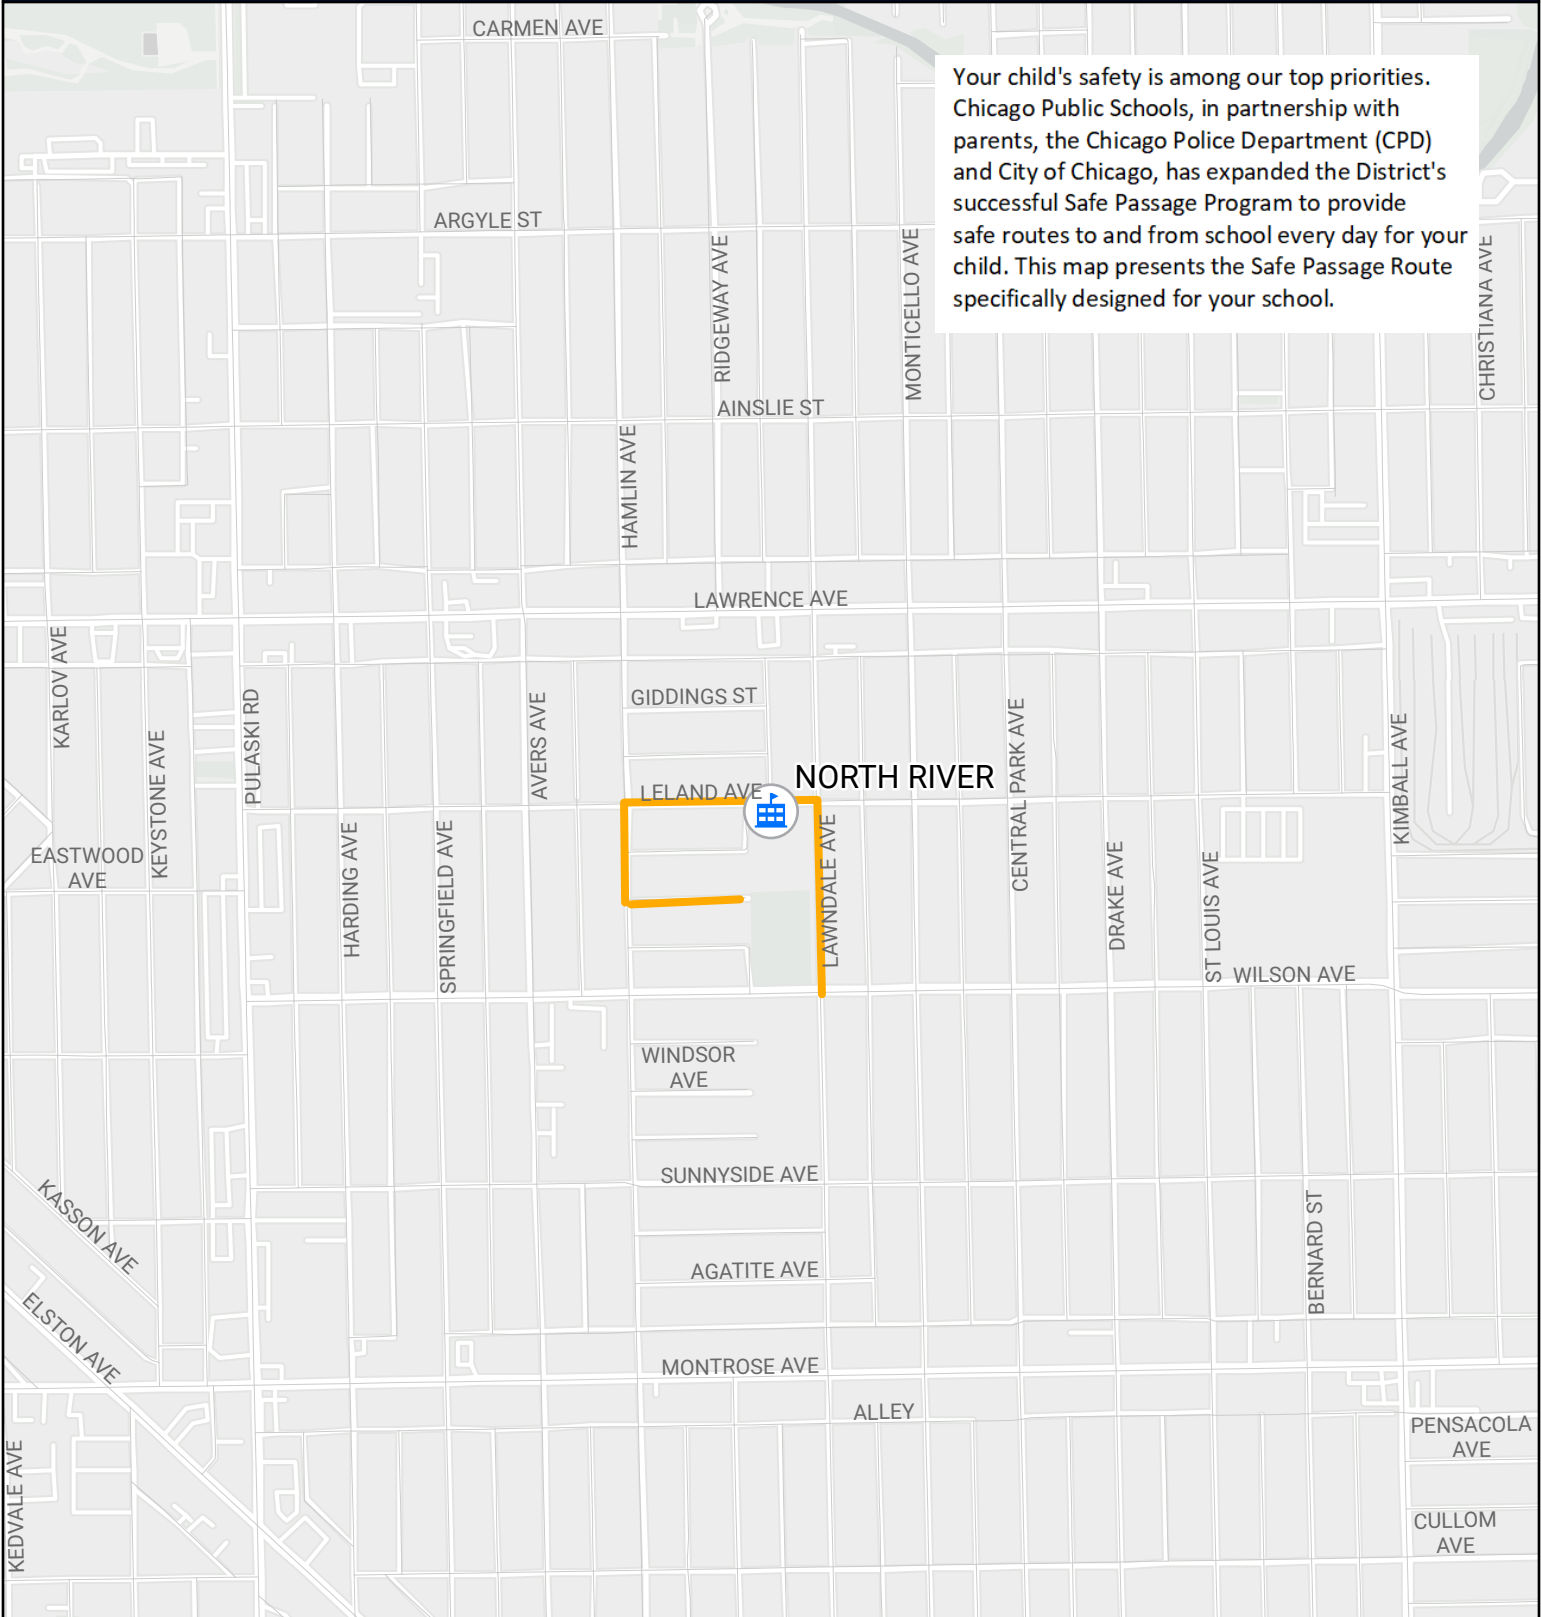

# SAFE PASSAGE ROUTE: NORTH RIVER

Your child's safety is among our top priorities. Chicago Public Schools, in partnership with parents, the Chicago Police Department (CPD) and City of Chicago, has expanded the District's successful Safe Passage Program to provide safe routes to and from school every day for your child. This map presents the Safe Passage Route specifically designed for your school.

-  Safe Passage Route
-  School Location

Source: PDM, CPS May 2023

0 0.1 0.1 0.2 Miles