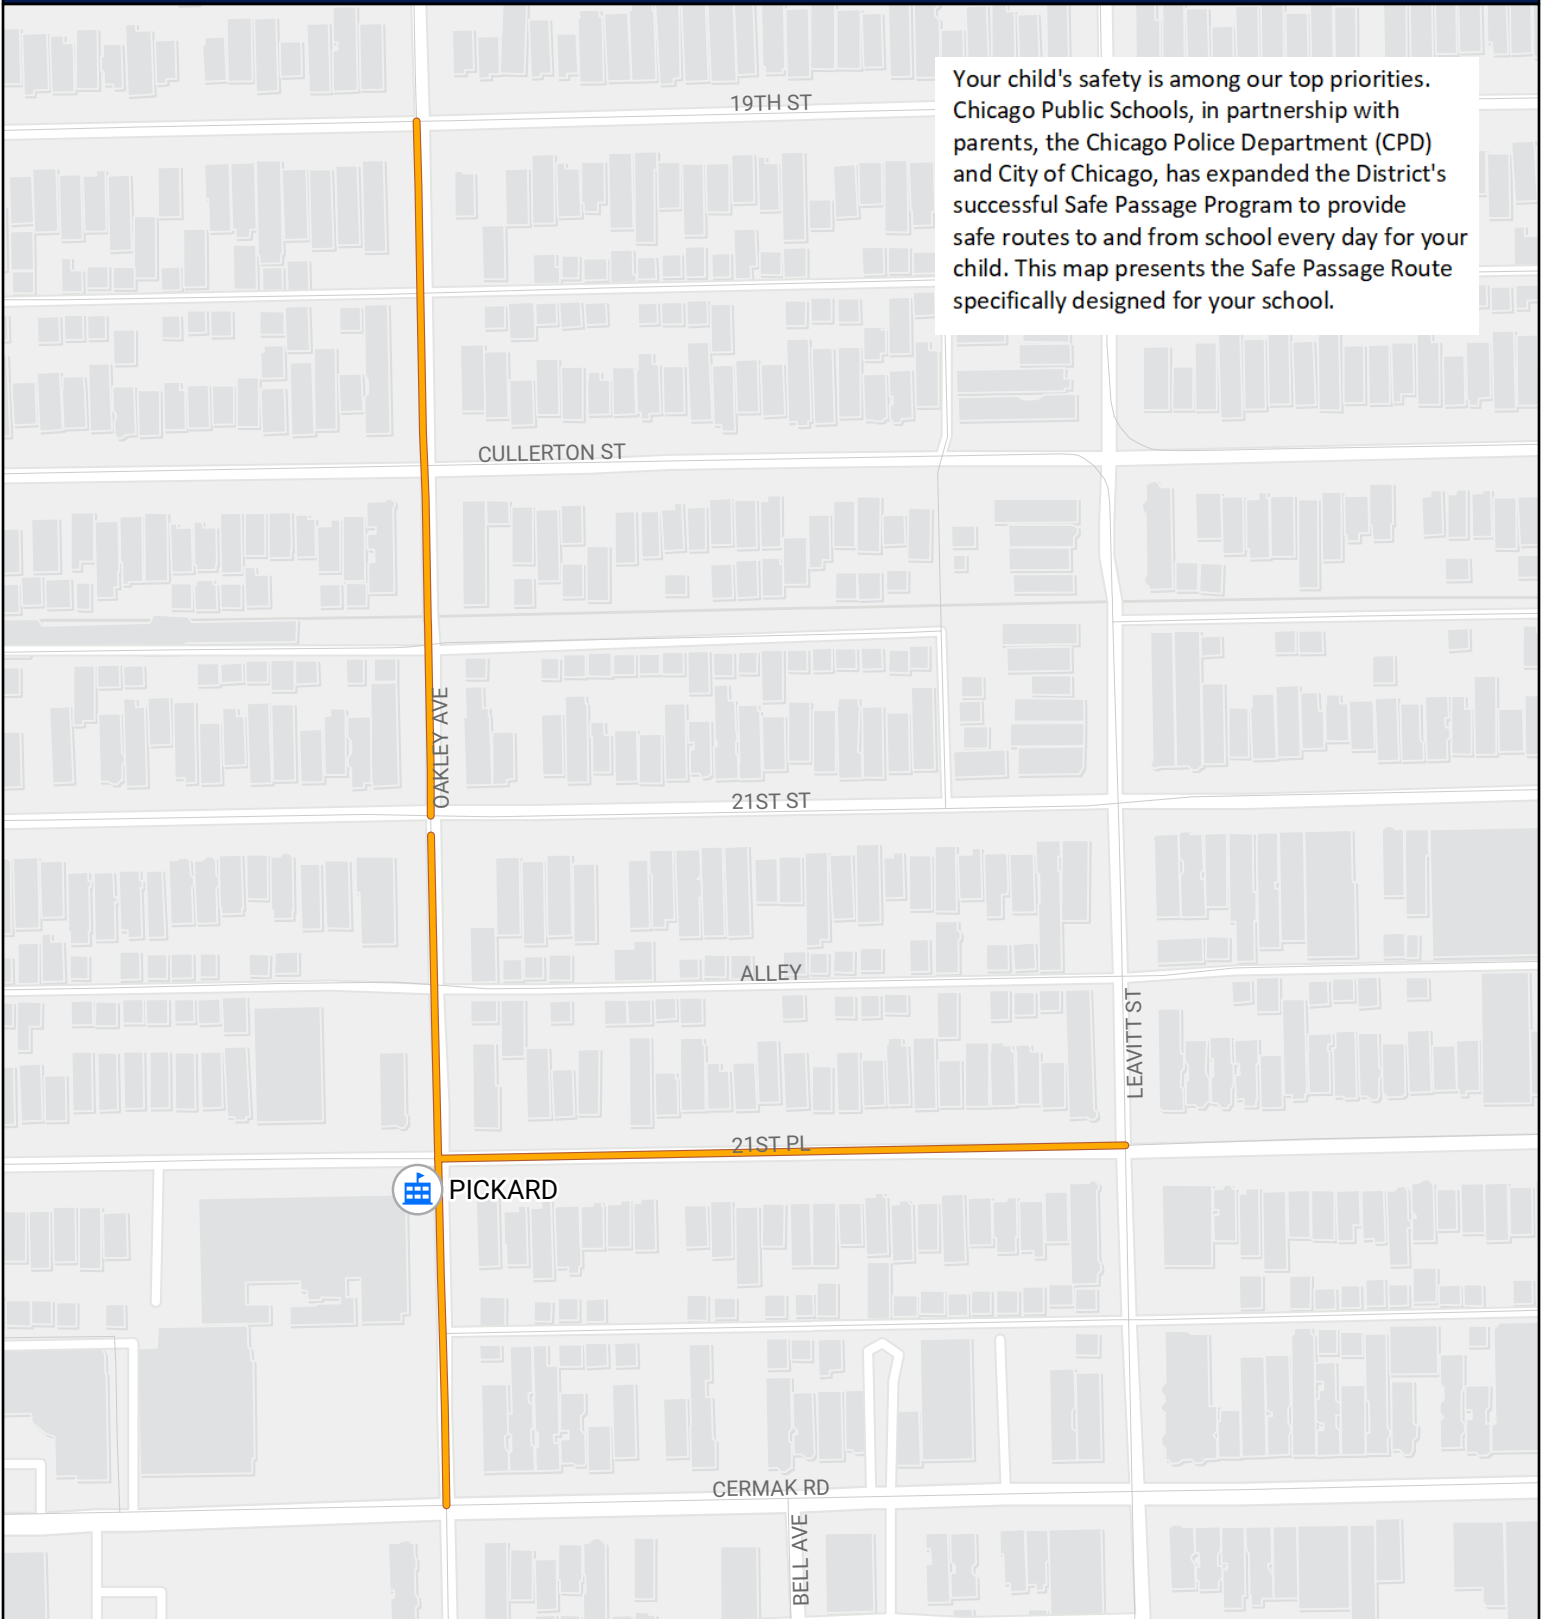

SAFE PASSAGE ROUTE: PICKARD

Your child's safety is among our top priorities. Chicago Public Schools, in partnership with parents, the Chicago Police Department (CPD) and City of Chicago, has expanded the District's successful Safe Passage Program to provide safe routes to and from school every day for your child. This map presents the Safe Passage Route specifically designed for your school.

-  Safe Passage Route
-  School Location

Source: PDM, CPS June 2023