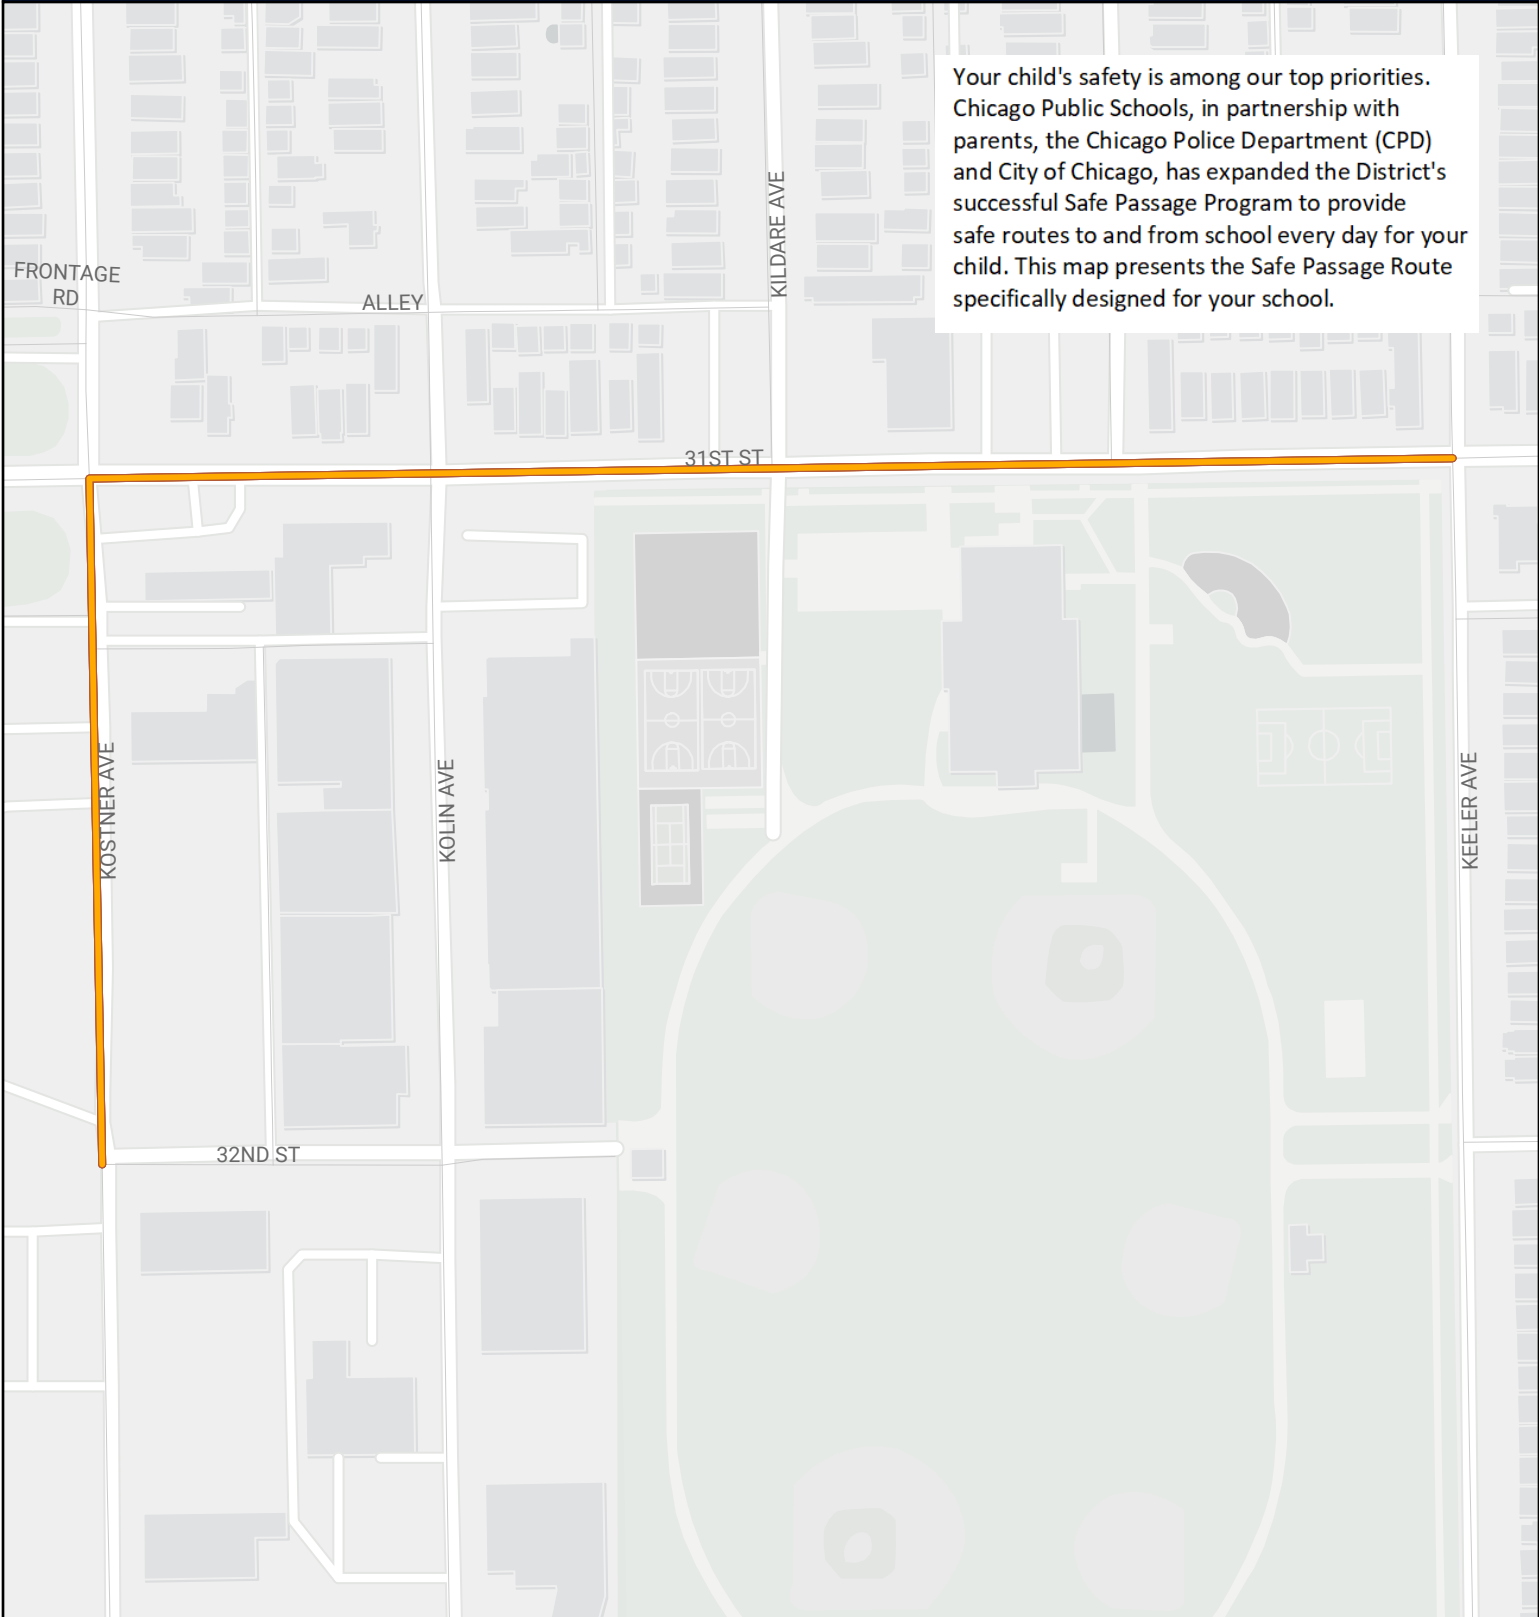

SAFE PASSAGE ROUTE: INFINITY HS

Your child's safety is among our top priorities. Chicago Public Schools, in partnership with parents, the Chicago Police Department (CPD) and City of Chicago, has expanded the District's successful Safe Passage Program to provide safe routes to and from school every day for your child. This map presents the Safe Passage Route specifically designed for your school.

-  Safe Passage Route
-  School Location

Source: PDM, CPS June 2023