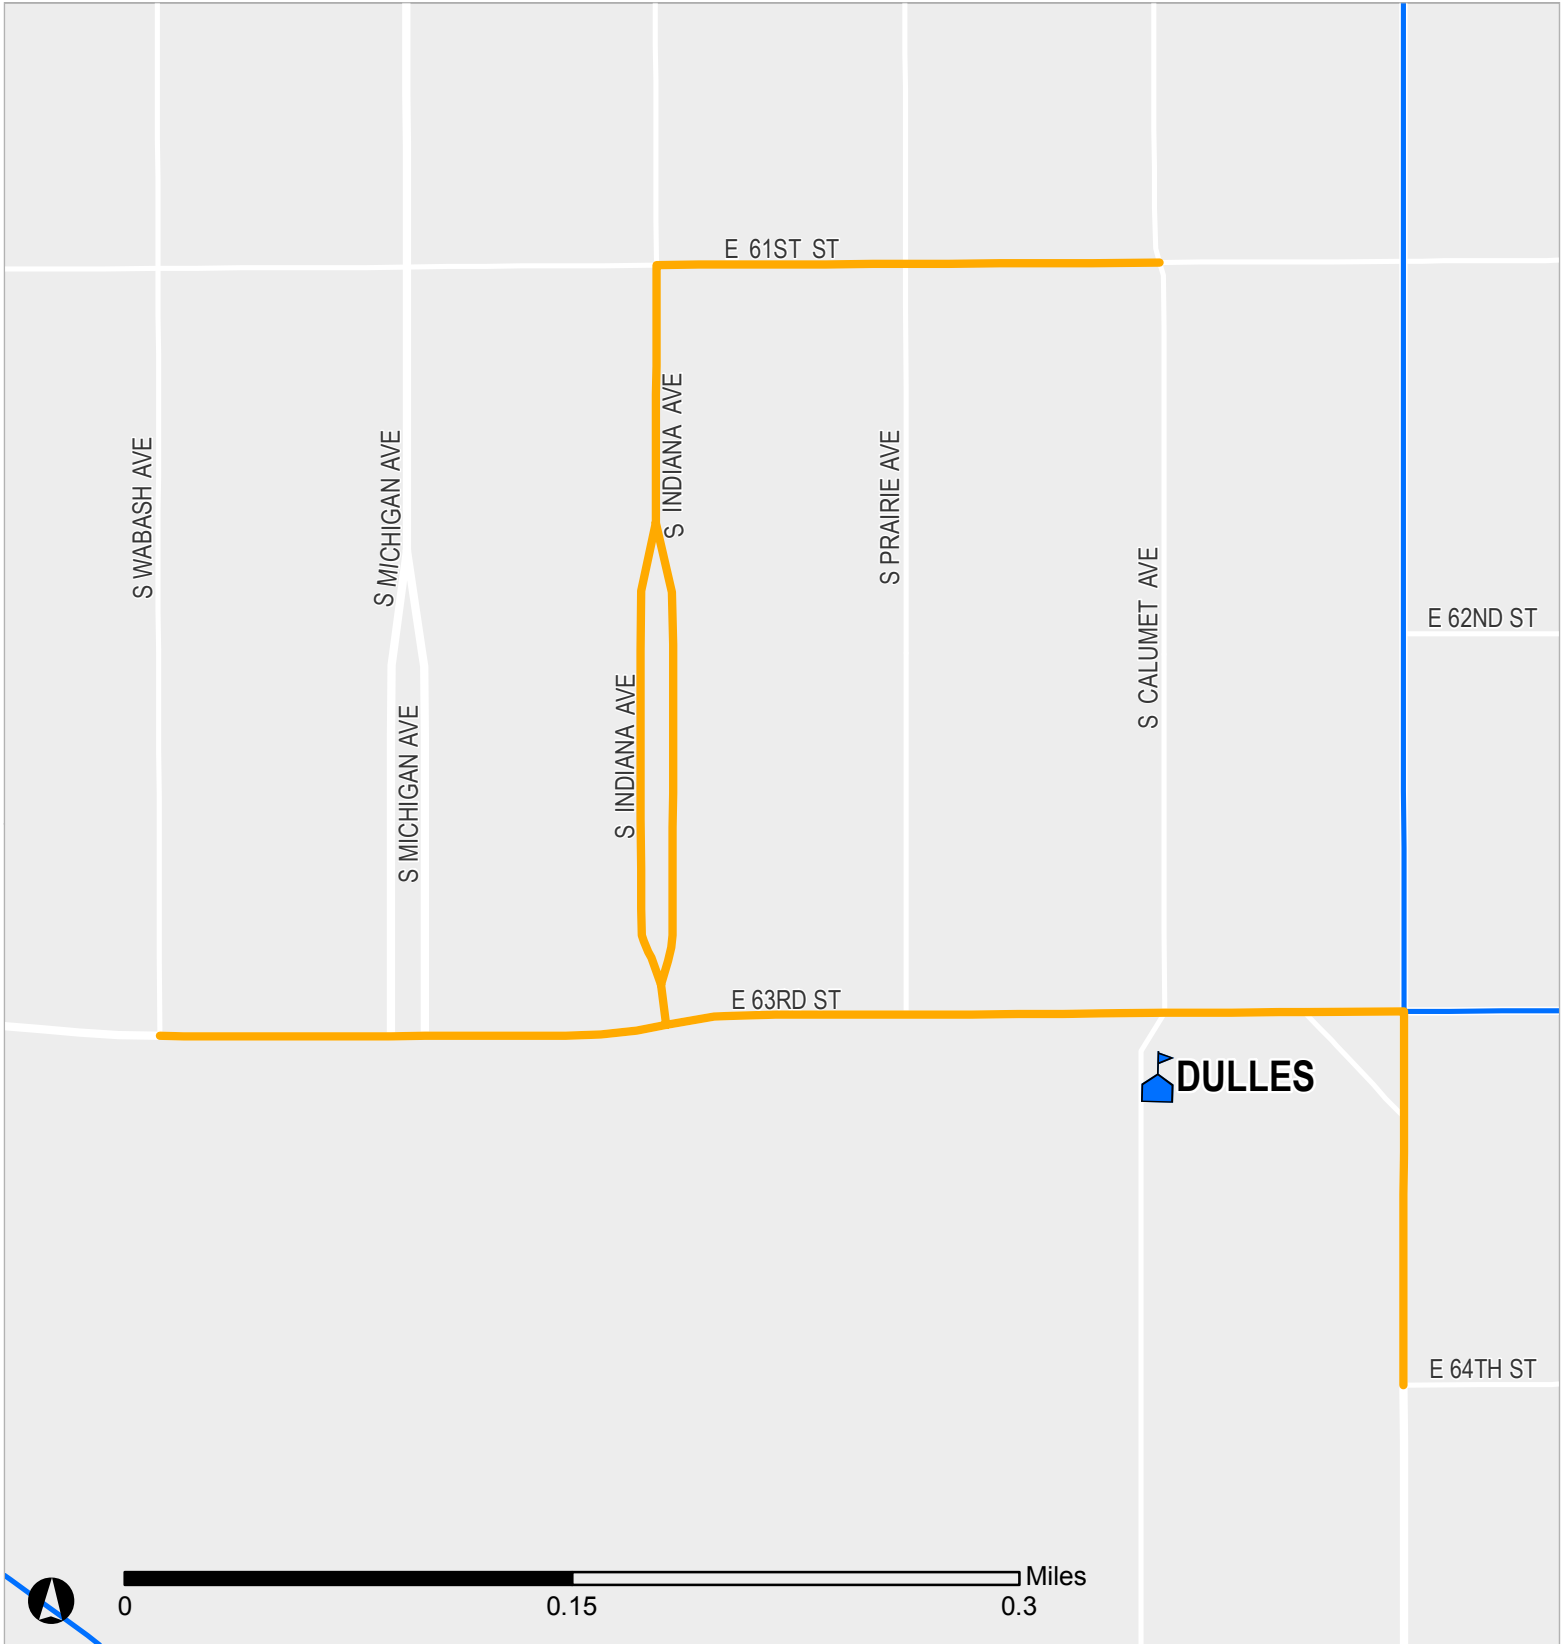

# SAFE PASSAGE ROUTE: DULLES

Your child's safety is among our top priorities. Chicago Public Schools, in partnership with parents, the Chicago Police Department (CPD), and City of Chicago, has expanded the District's successful Safe Passage Program to provide safe routes to and from school every day for your child. This map presents the Safe Passage Route specifically designed for your school.

 Safe Passage Route  
 School Location

 Attendance Boundary  
 Park

Updated 26 January 2021