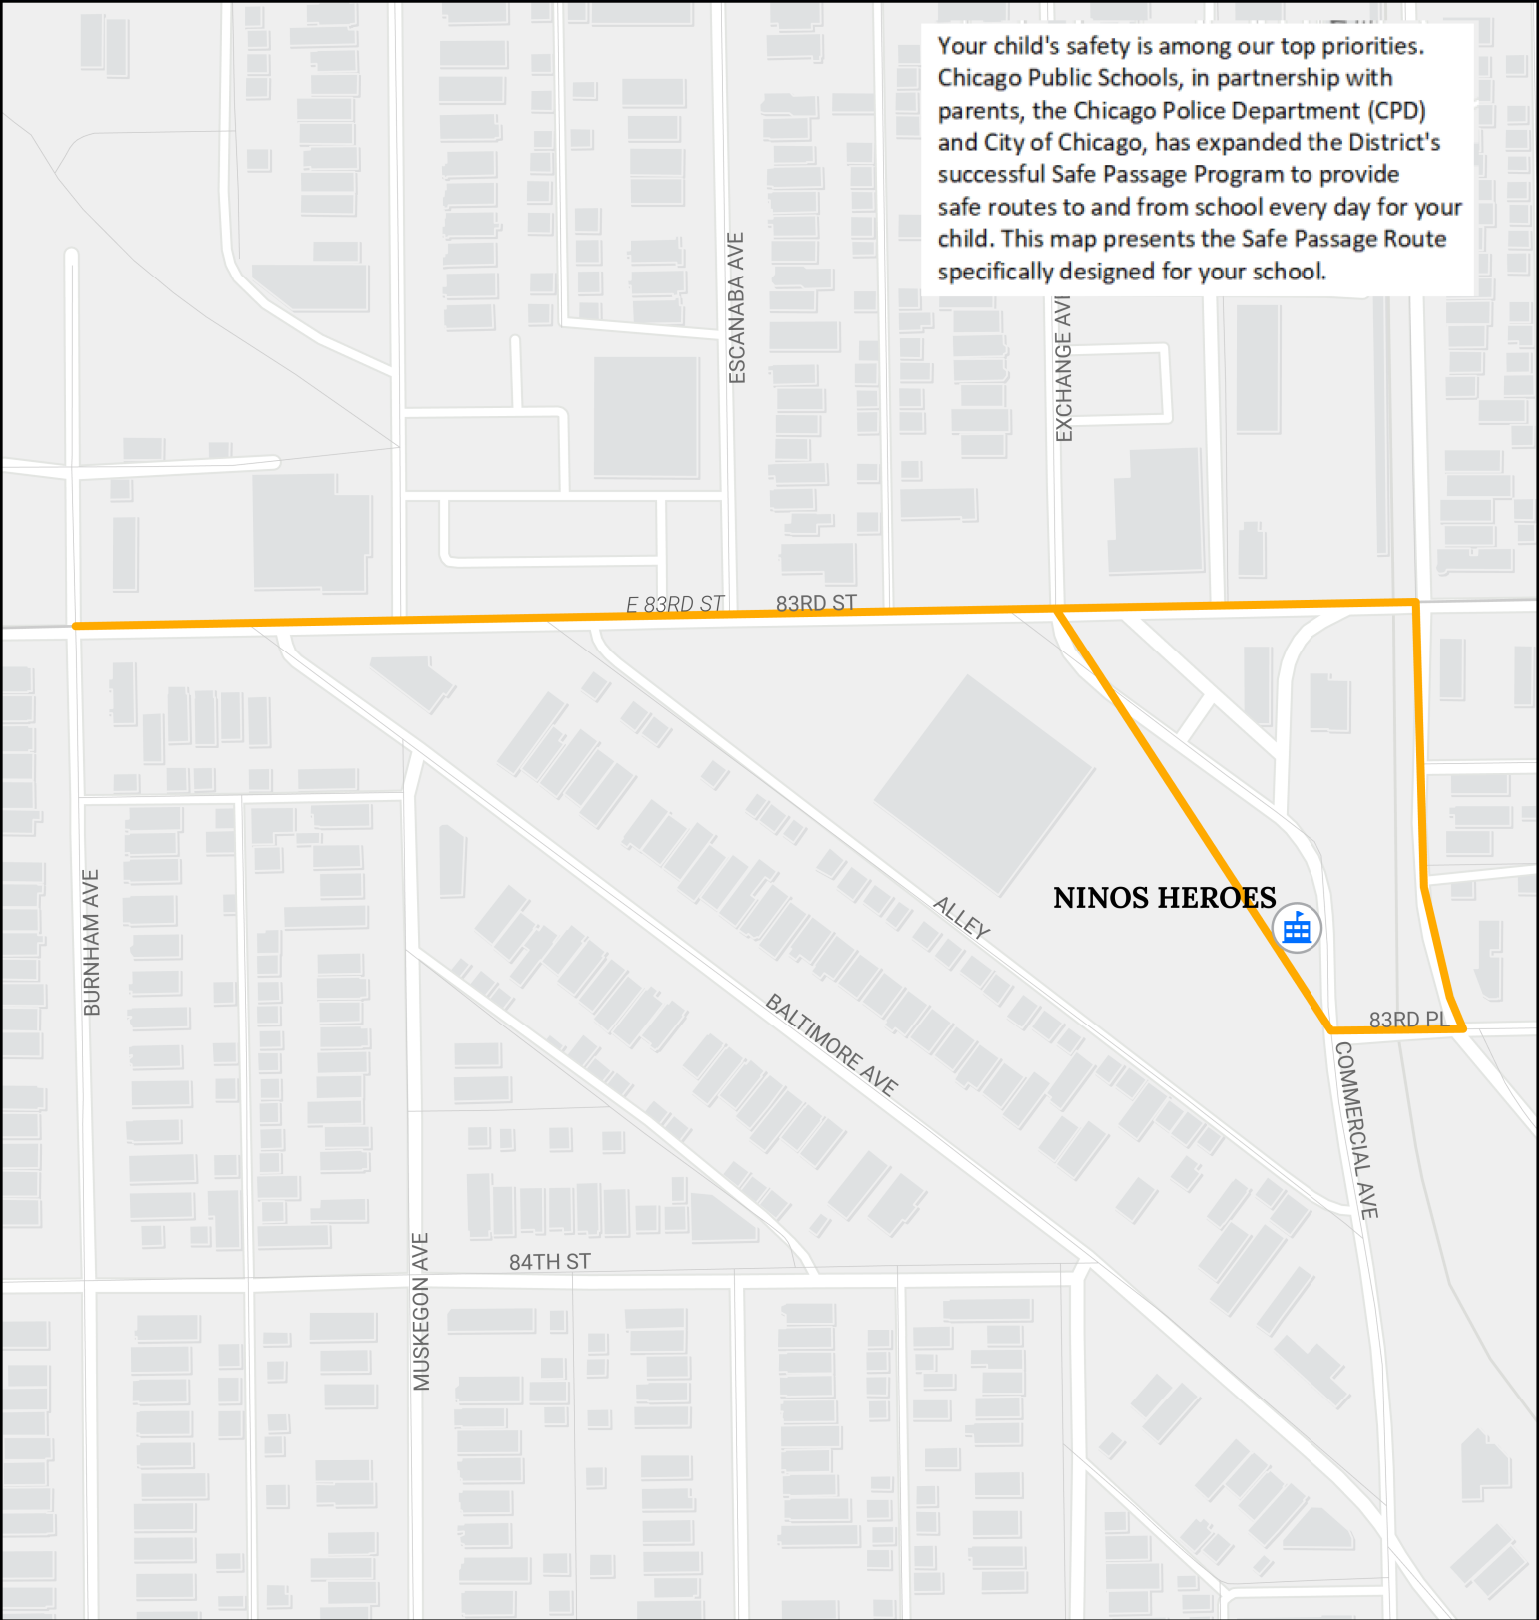

SAFE PASSAGE ROUTE: NINOS HEROES

Your child's safety is among our top priorities. Chicago Public Schools, in partnership with parents, the Chicago Police Department (CPD) and City of Chicago, has expanded the District's successful Safe Passage Program to provide safe routes to and from school every day for your child. This map presents the Safe Passage Route specifically designed for your school.

Legend

-  School Location
-  SafePassage2023_24

Source: PDM, CPS May 2024

Chicago Public Schools