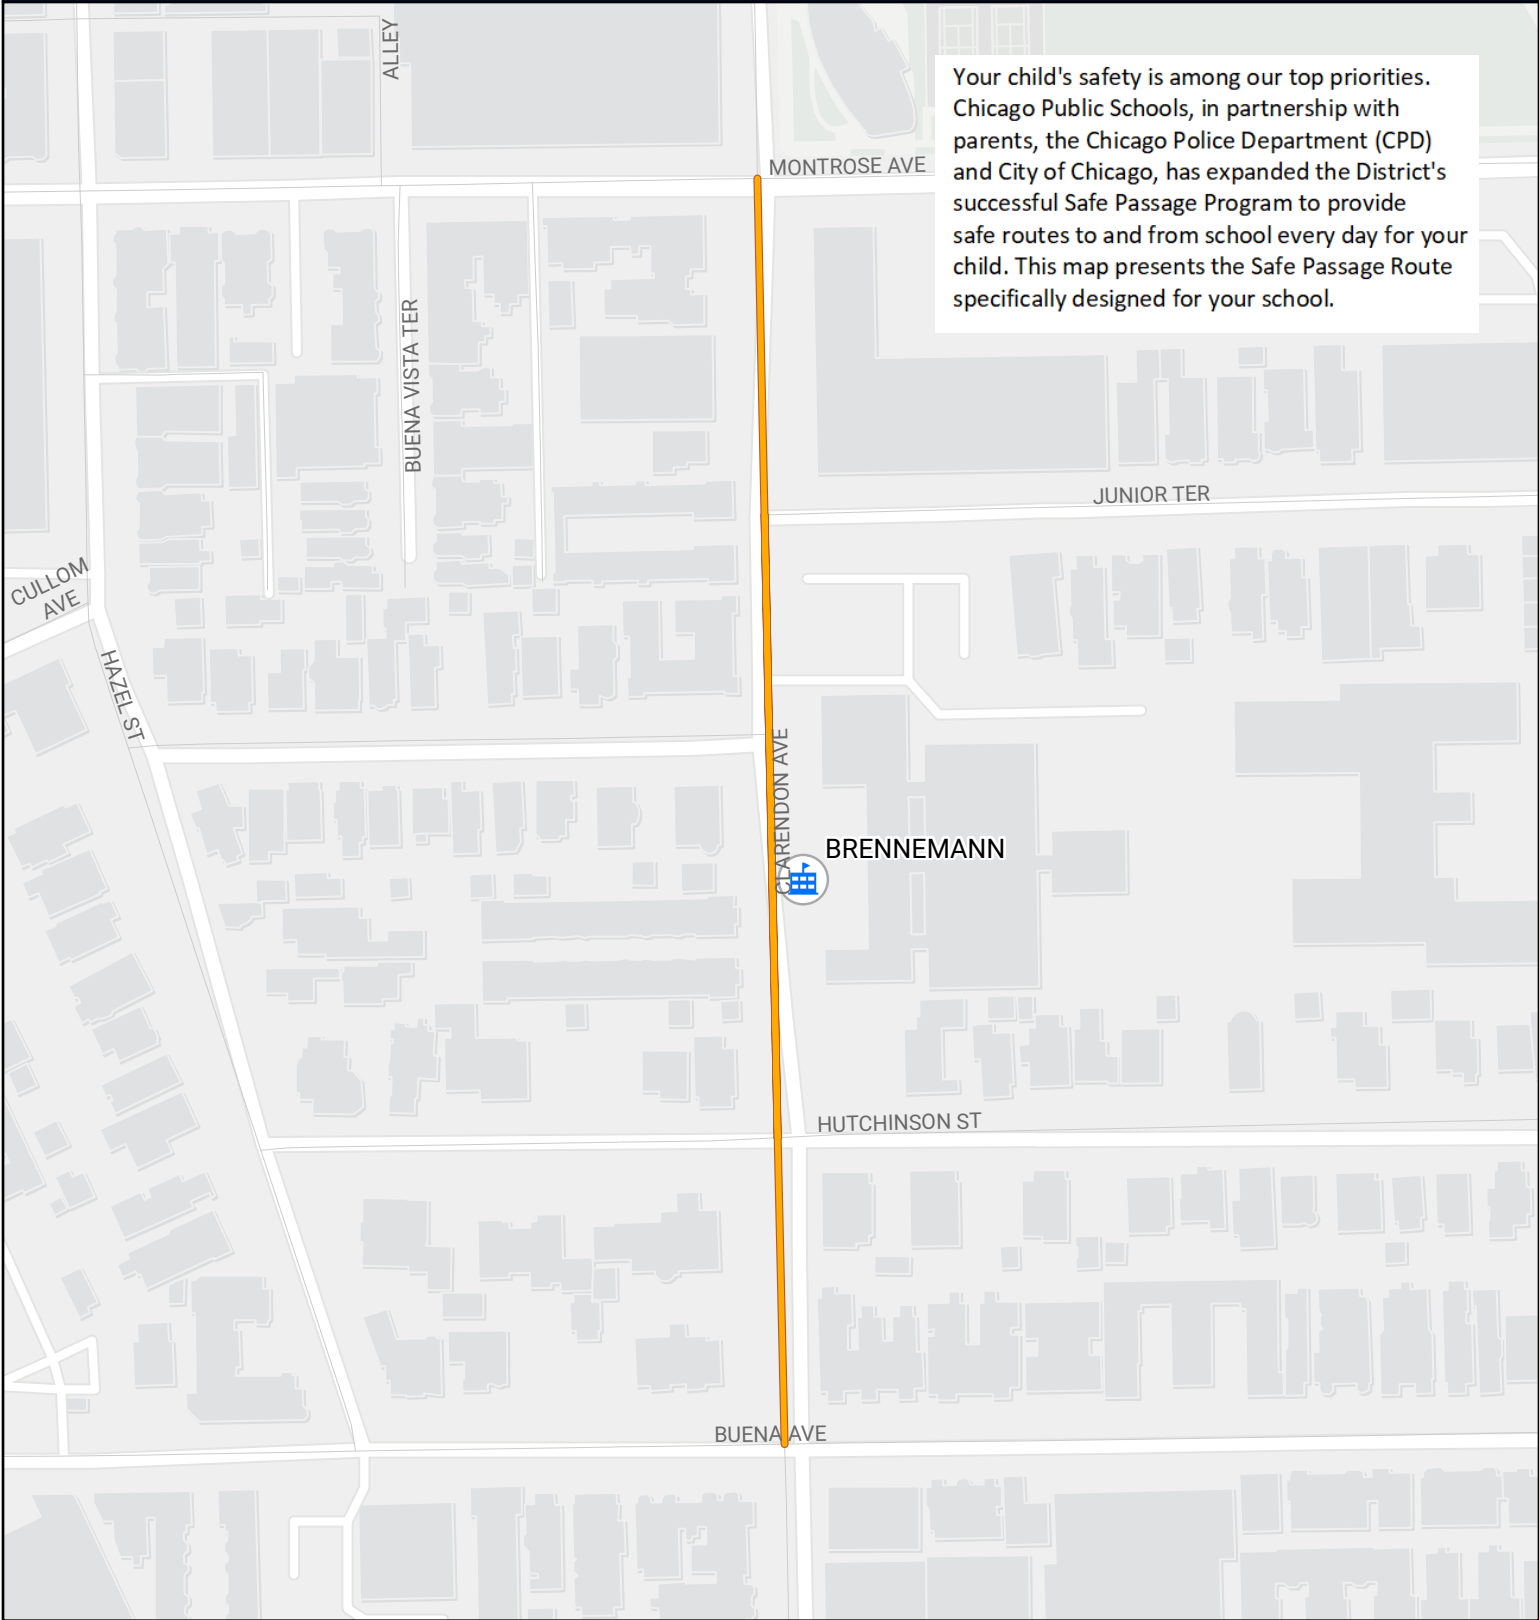

SAFE PASSAGE ROUTE: BRENNEMANN

Your child's safety is among our top priorities. Chicago Public Schools, in partnership with parents, the Chicago Police Department (CPD) and City of Chicago, has expanded the District's successful Safe Passage Program to provide safe routes to and from school every day for your child. This map presents the Safe Passage Route specifically designed for your school.

-  Safe Passage Route
-  School Location

Source: PDM, CPS June 2023