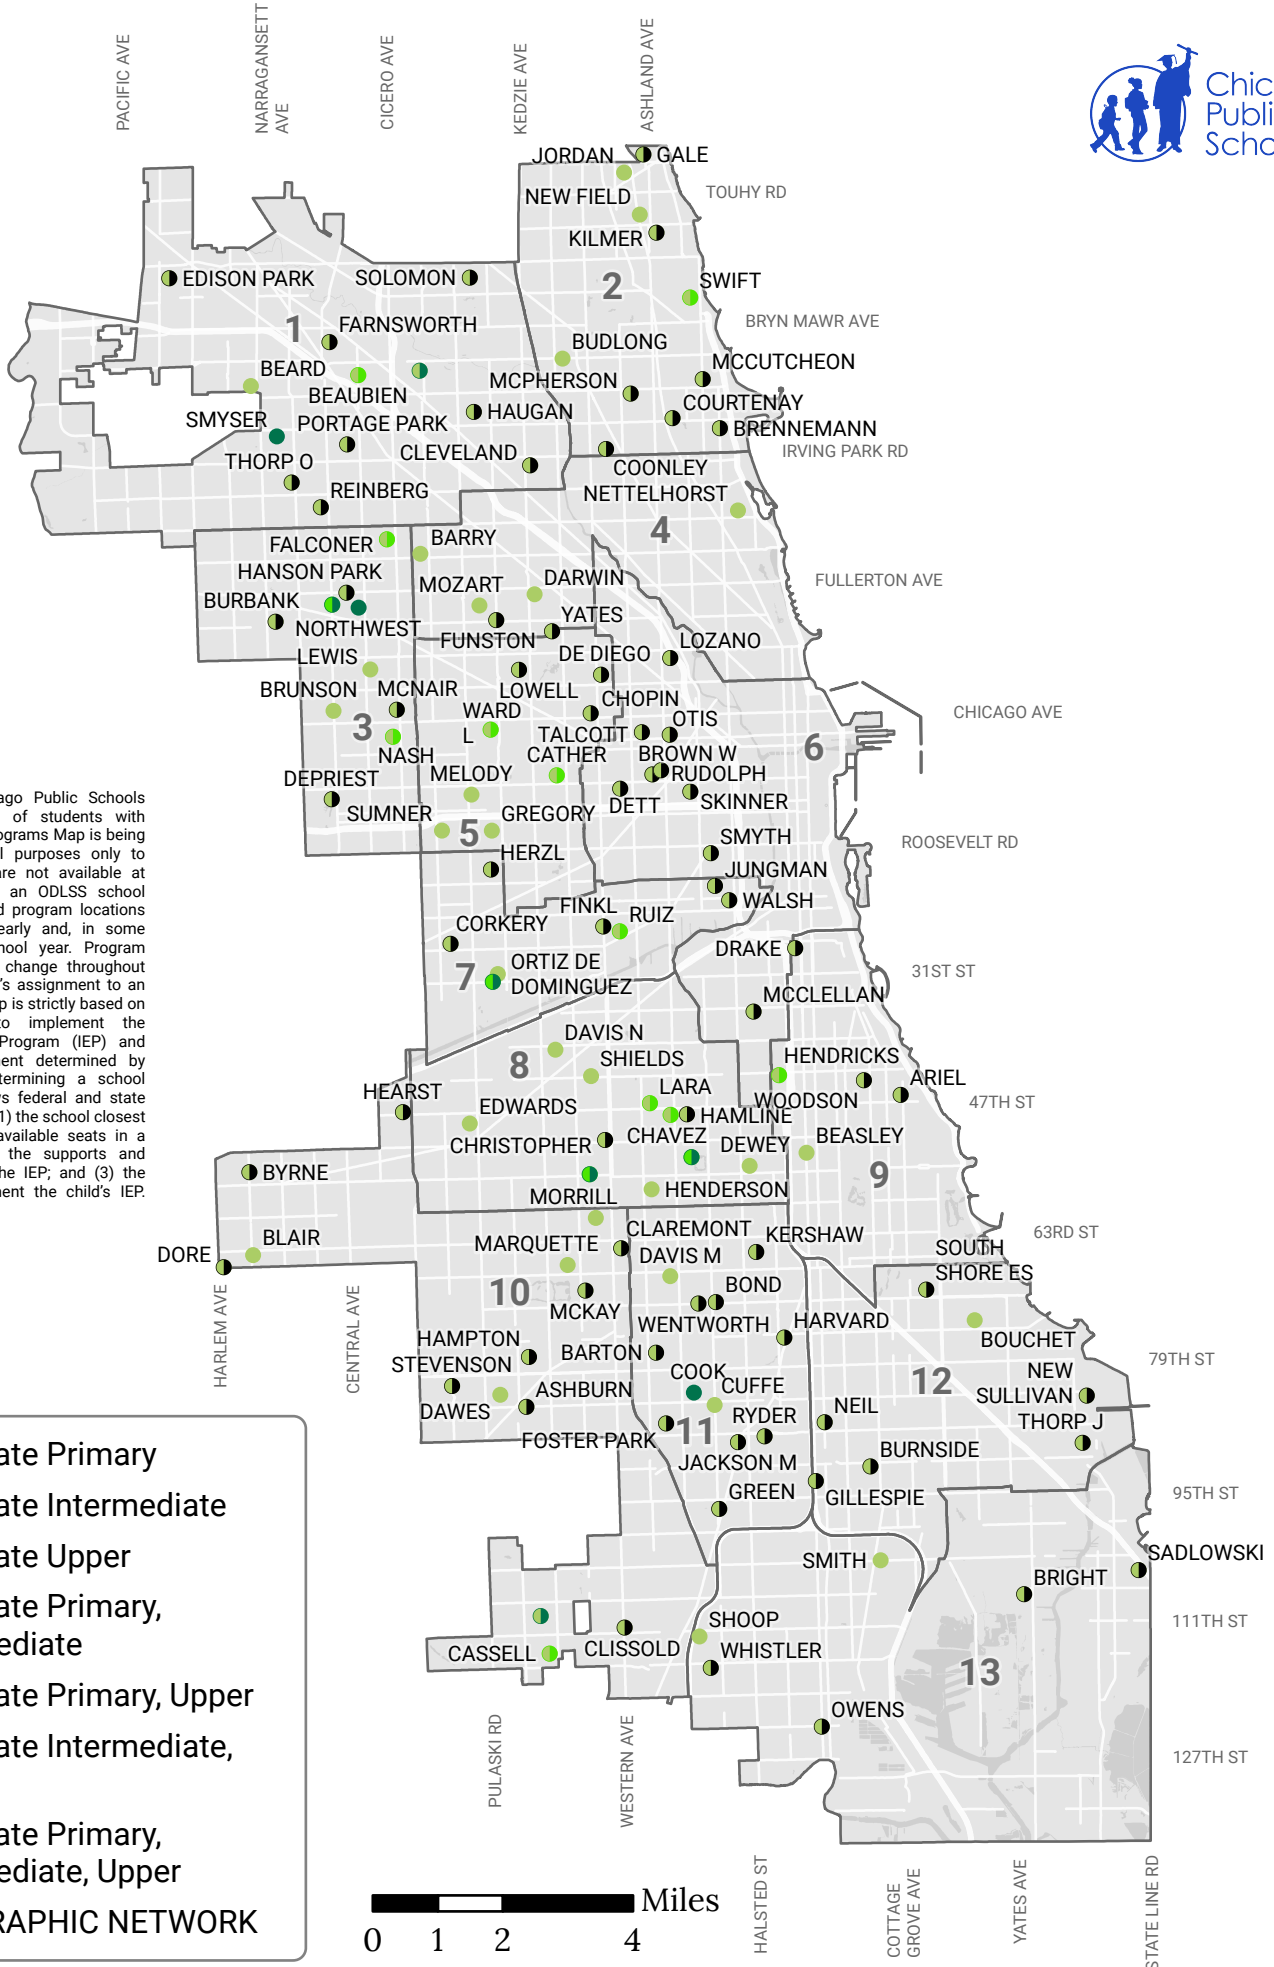

MODERATE ES PROGRAMS

*All schools in the Chicago Public Schools system serve the needs of students with disabilities. This ODLSS Programs Map is being provided for informational purposes only to highlight programs that are not available at every school and require an ODLSS school assignment. Programs and program locations are subject to change yearly and, in some instances, during the school year. Program seat availability can also change throughout the school year. A student's assignment to an ODLSS program on this Map is strictly based on the program's ability to implement the Individualized Education Program (IEP) and least restrictive environment determined by the IEP team. When determining a school assignment, ODLSS follows federal and state regulations and considers: 1) the school closest to the child's home; (2) available seats in a school that can provide the supports and services documented in the IEP; and (3) the school's ability to implement the child's IEP.

- Moderate Primary
- Moderate Intermediate
- Moderate Upper
- Moderate Primary, Intermediate
- Moderate Primary, Upper
- Moderate Intermediate, Upper
- Moderate Primary, Intermediate, Upper
- GEOGRAPHIC NETWORK

0 1 2 4 Miles