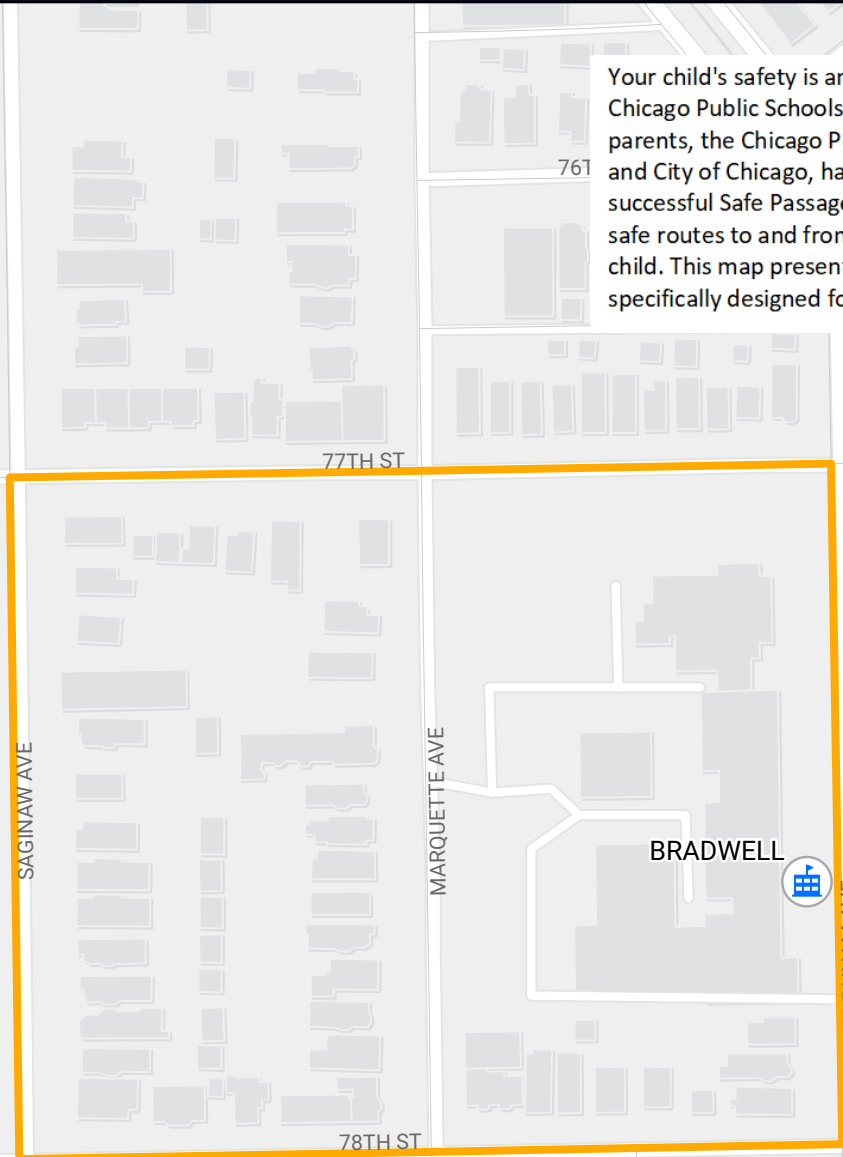

SAFE PASSAGE ROUTE: BRADWELL

Your child's safety is among our top priorities. Chicago Public Schools, in partnership with parents, the Chicago Police Department (CPD) and City of Chicago, has expanded the District's successful Safe Passage Program to provide safe routes to and from school every day for your child. This map presents the Safe Passage Route specifically designed for your school.

-  Safe Passage Route
-  School Location

Source: PDM, CPS July 2023