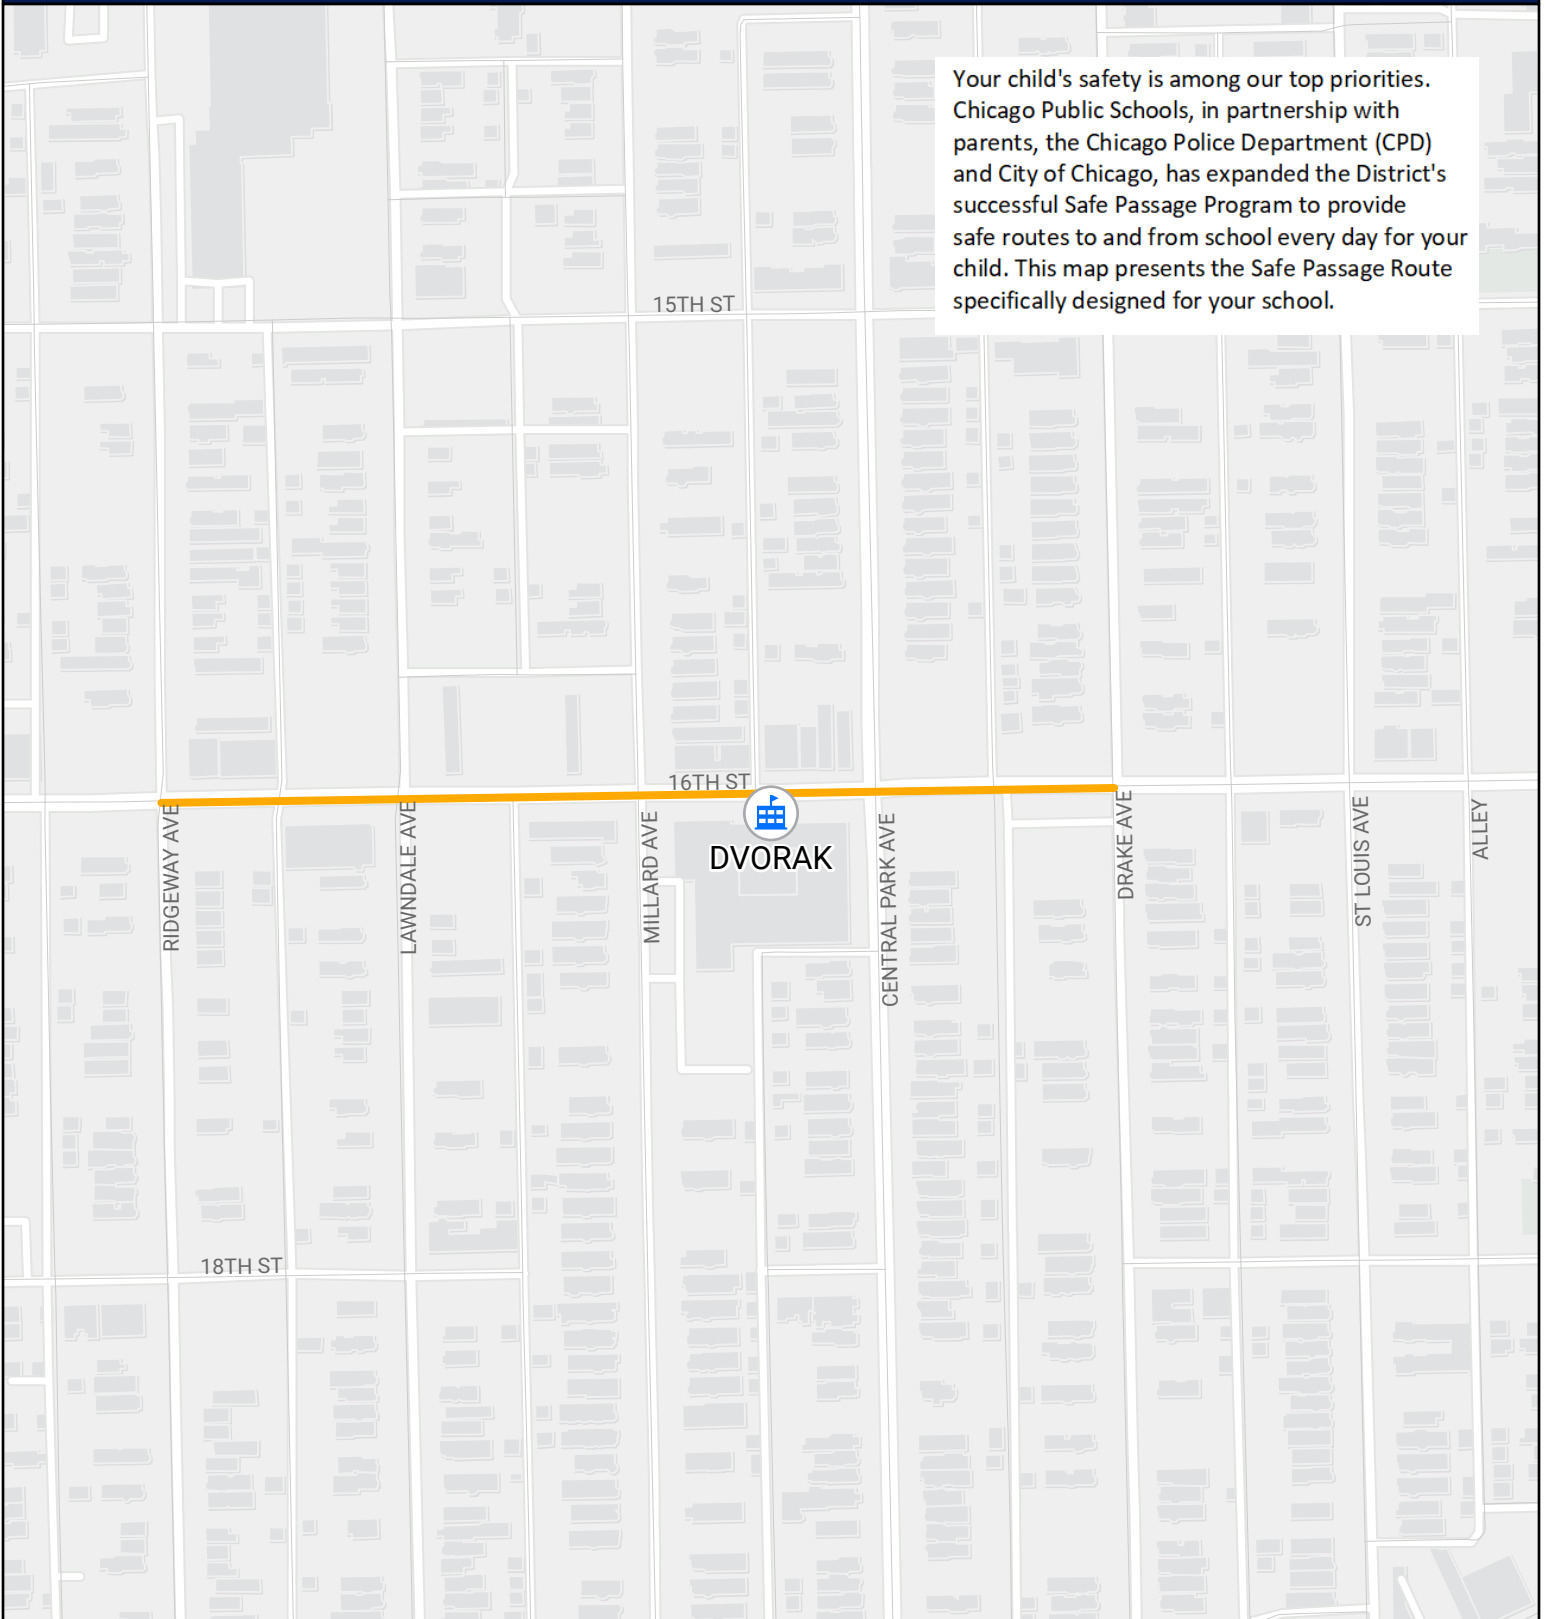

SAFE PASSAGE ROUTE: DVORAK

Your child's safety is among our top priorities. Chicago Public Schools, in partnership with parents, the Chicago Police Department (CPD) and City of Chicago, has expanded the District's successful Safe Passage Program to provide safe routes to and from school every day for your child. This map presents the Safe Passage Route specifically designed for your school.

-  Safe Passage Route
-  School Location

Source: PDM, CPS May 2023