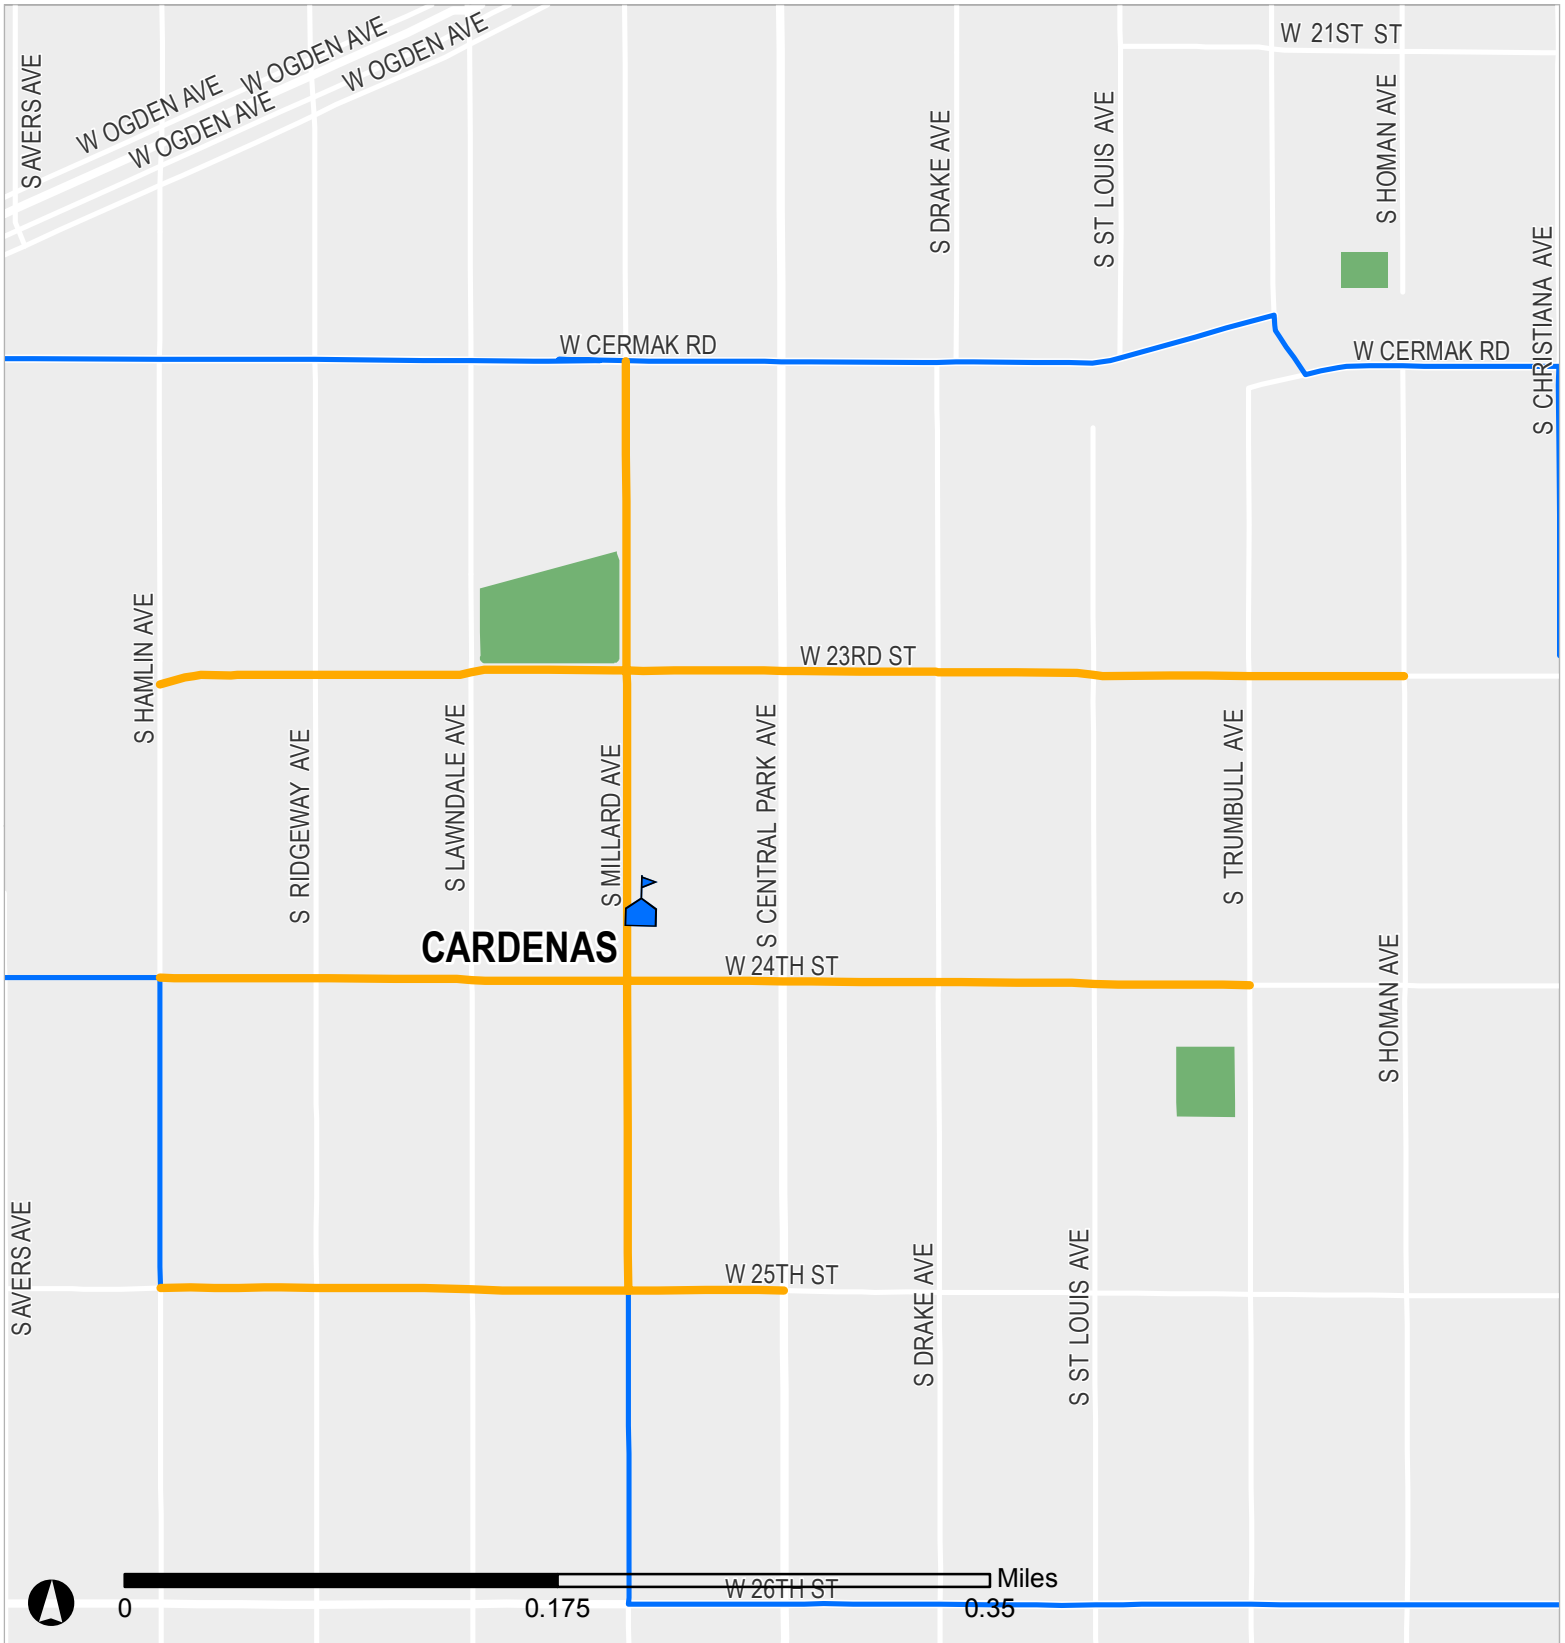

# SAFE PASSAGE ROUTE: CARDENAS

Your child's safety is among our top priorities. Chicago Public Schools, in partnership with parents, the Chicago Police Department (CPD), and City of Chicago, has expanded the District's successful Safe Passage Program to provide safe routes to and from school every day for your child. This map presents the Safe Passage Route specifically designed for your school.

Safe Passage Route

School Location

Attendance Boundary

Park

Updated 26 January 2021