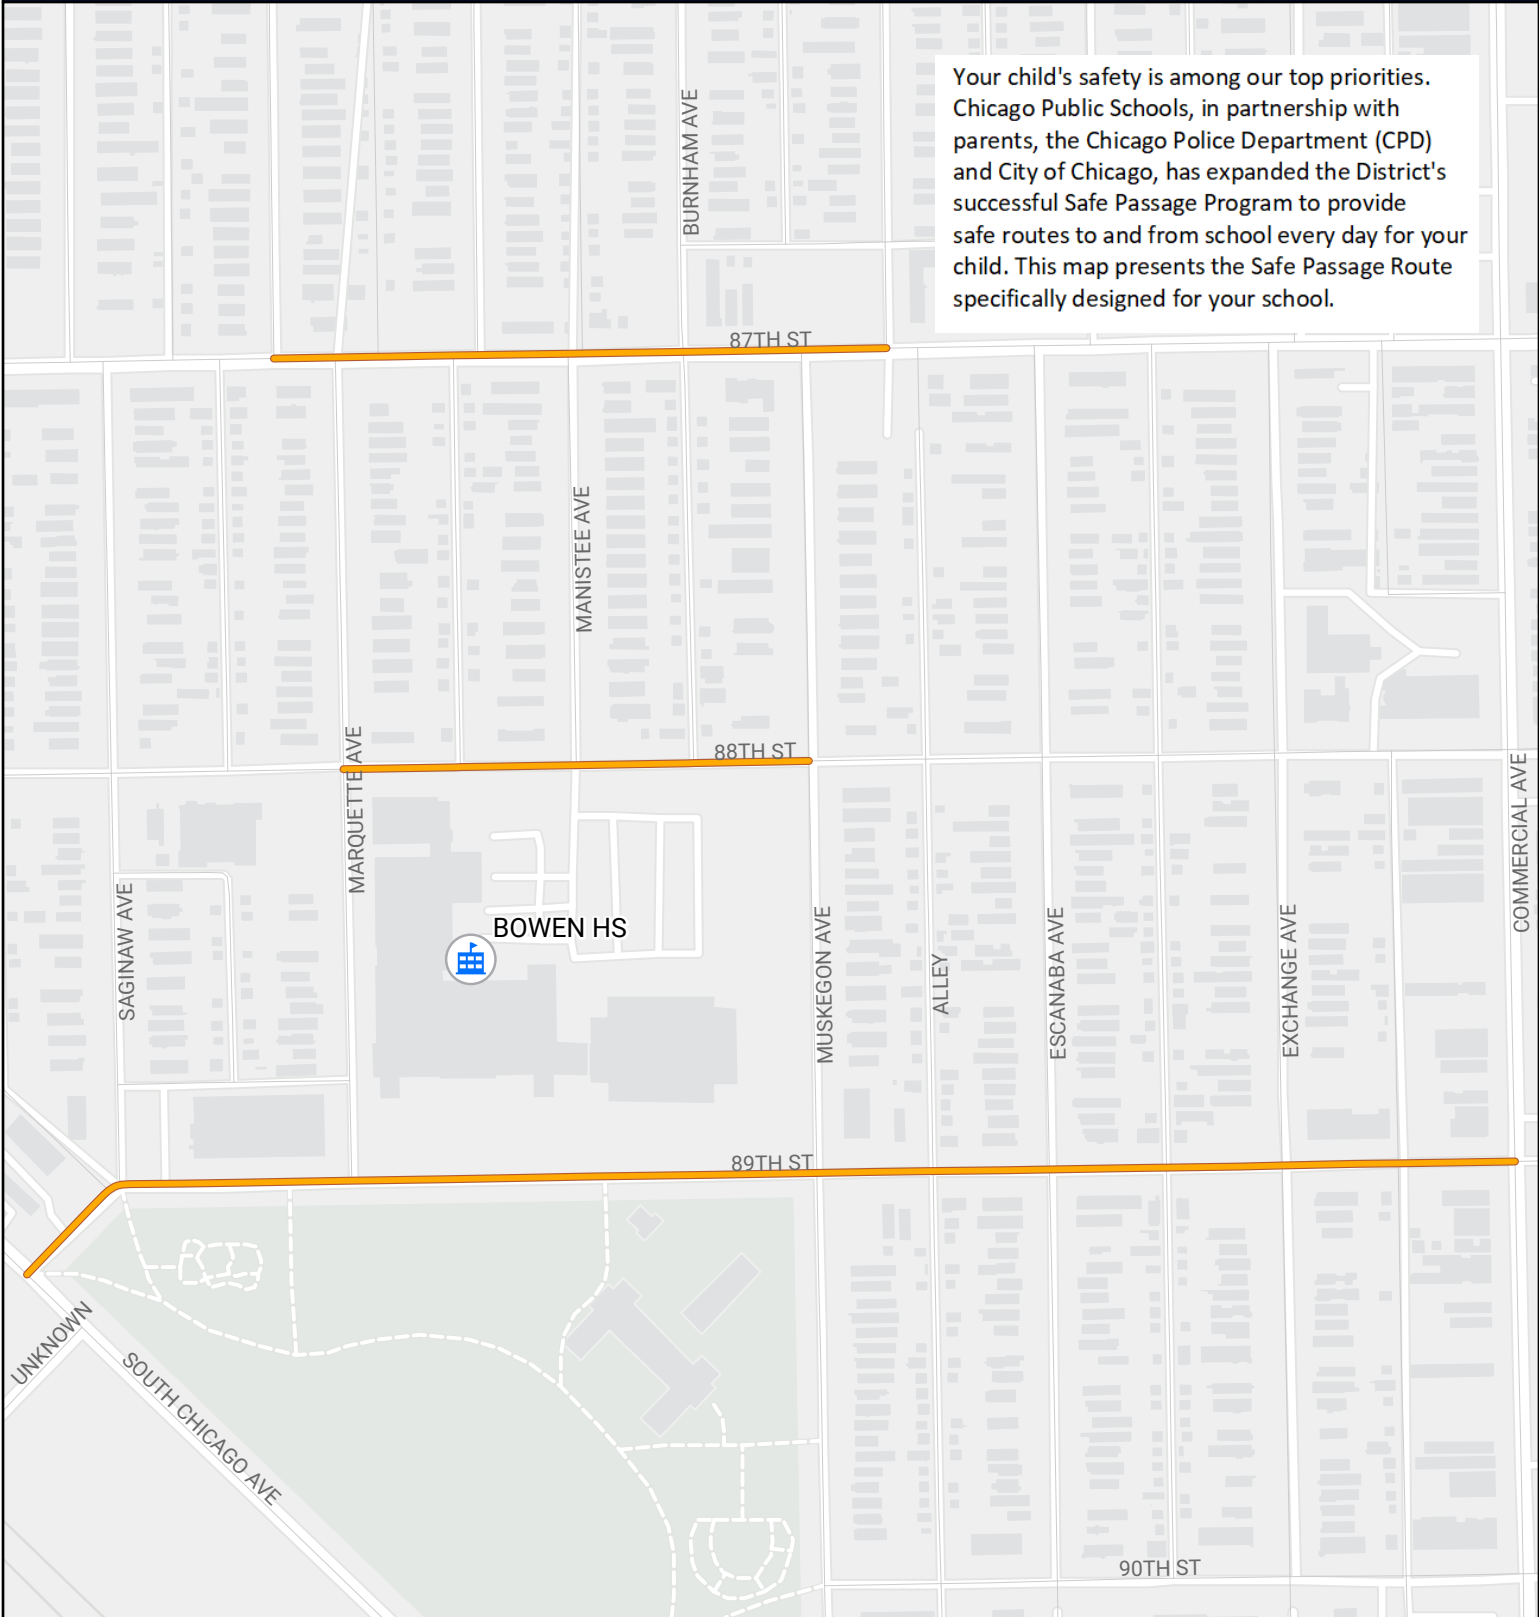

SAFE PASSAGE ROUTE: BOWEN HS

Your child's safety is among our top priorities. Chicago Public Schools, in partnership with parents, the Chicago Police Department (CPD) and City of Chicago, has expanded the District's successful Safe Passage Program to provide safe routes to and from school every day for your child. This map presents the Safe Passage Route specifically designed for your school.

-  Safe Passage Route
-  School Location

Source: PDM, CPS June 2023

0 0 0.1 0.1 Miles