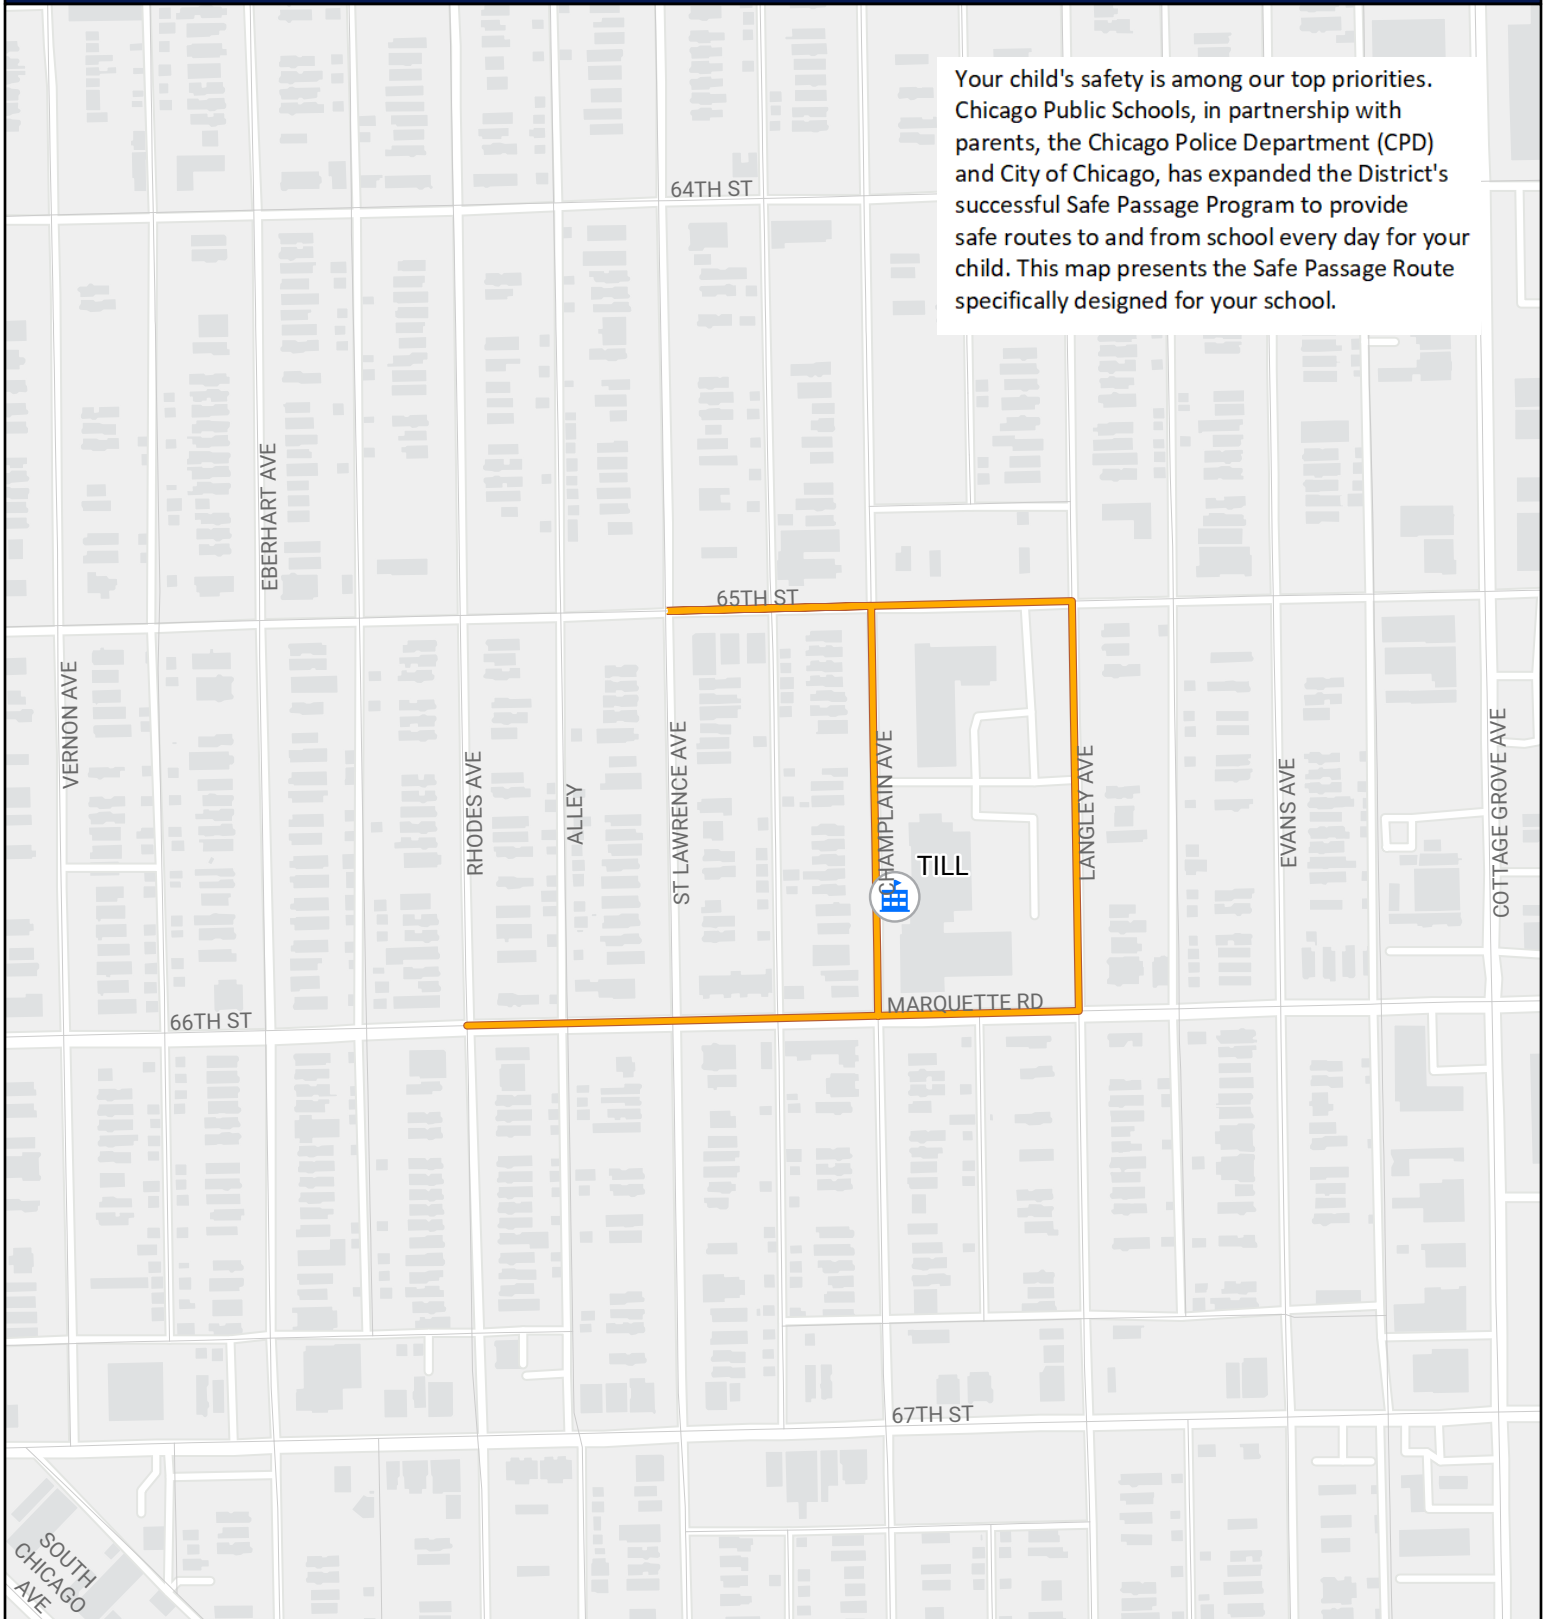

SAFE PASSAGE ROUTE: TILL

Your child's safety is among our top priorities. Chicago Public Schools, in partnership with parents, the Chicago Police Department (CPD) and City of Chicago, has expanded the District's successful Safe Passage Program to provide safe routes to and from school every day for your child. This map presents the Safe Passage Route specifically designed for your school.

 Safe Passage Route

 School Location

Source: PDM, CPS June 2023

0 0 0.1 0.1 Miles