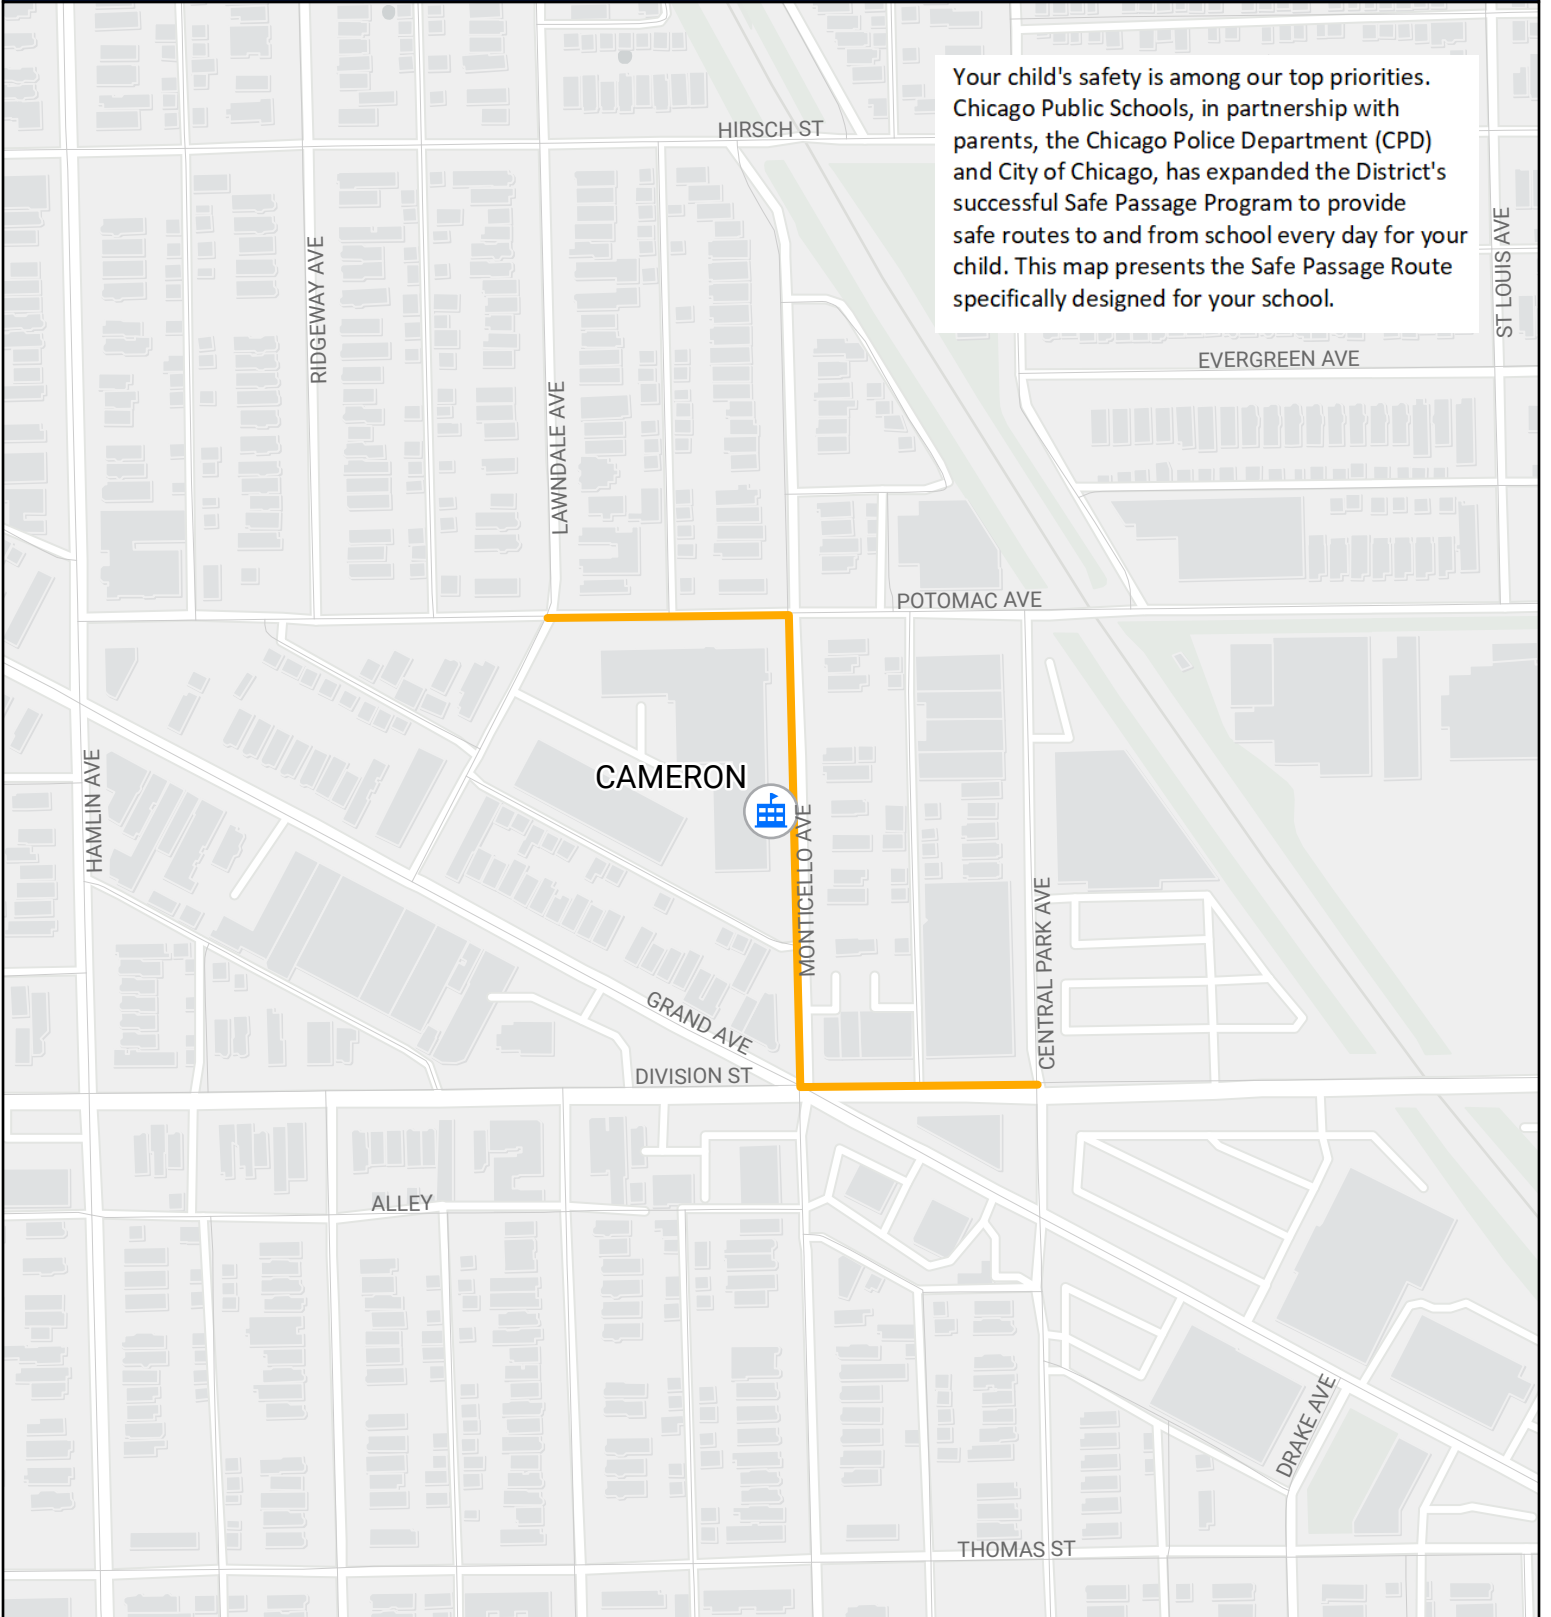

SAFE PASSAGE ROUTE: CAMERON

Your child's safety is among our top priorities. Chicago Public Schools, in partnership with parents, the Chicago Police Department (CPD) and City of Chicago, has expanded the District's successful Safe Passage Program to provide safe routes to and from school every day for your child. This map presents the Safe Passage Route specifically designed for your school.

-  Safe Passage Route
-  School Location

Source: PDM, CPS May 2023