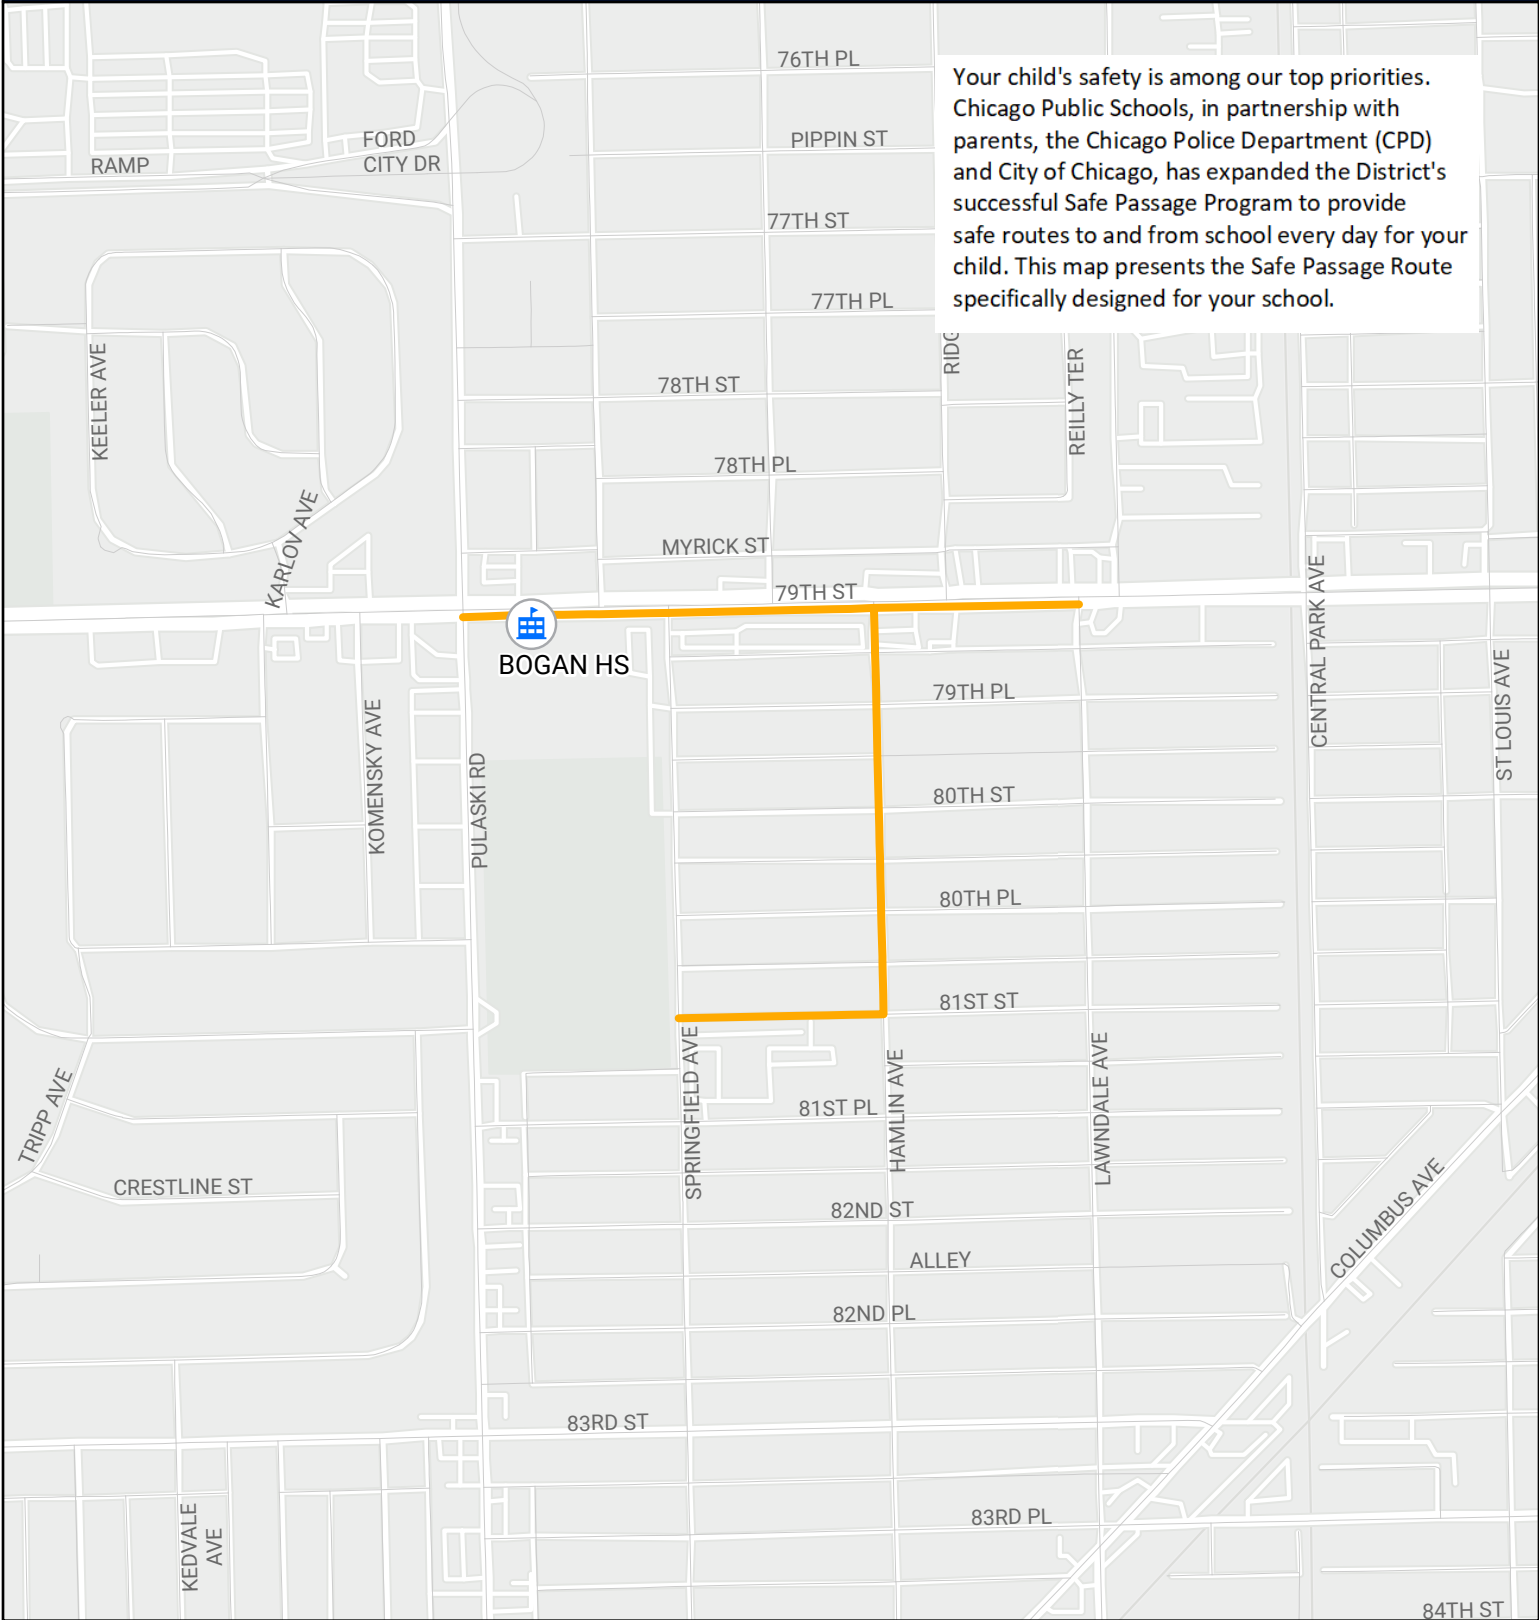

# SAFE PASSAGE ROUTE: BOGAN HS

Your child's safety is among our top priorities. Chicago Public Schools, in partnership with parents, the Chicago Police Department (CPD) and City of Chicago, has expanded the District's successful Safe Passage Program to provide safe routes to and from school every day for your child. This map presents the Safe Passage Route specifically designed for your school.

-  Safe Passage Route
-  School Location

Source: PDM, CPS July 2023

0 0.1 0.1 0.2 Miles