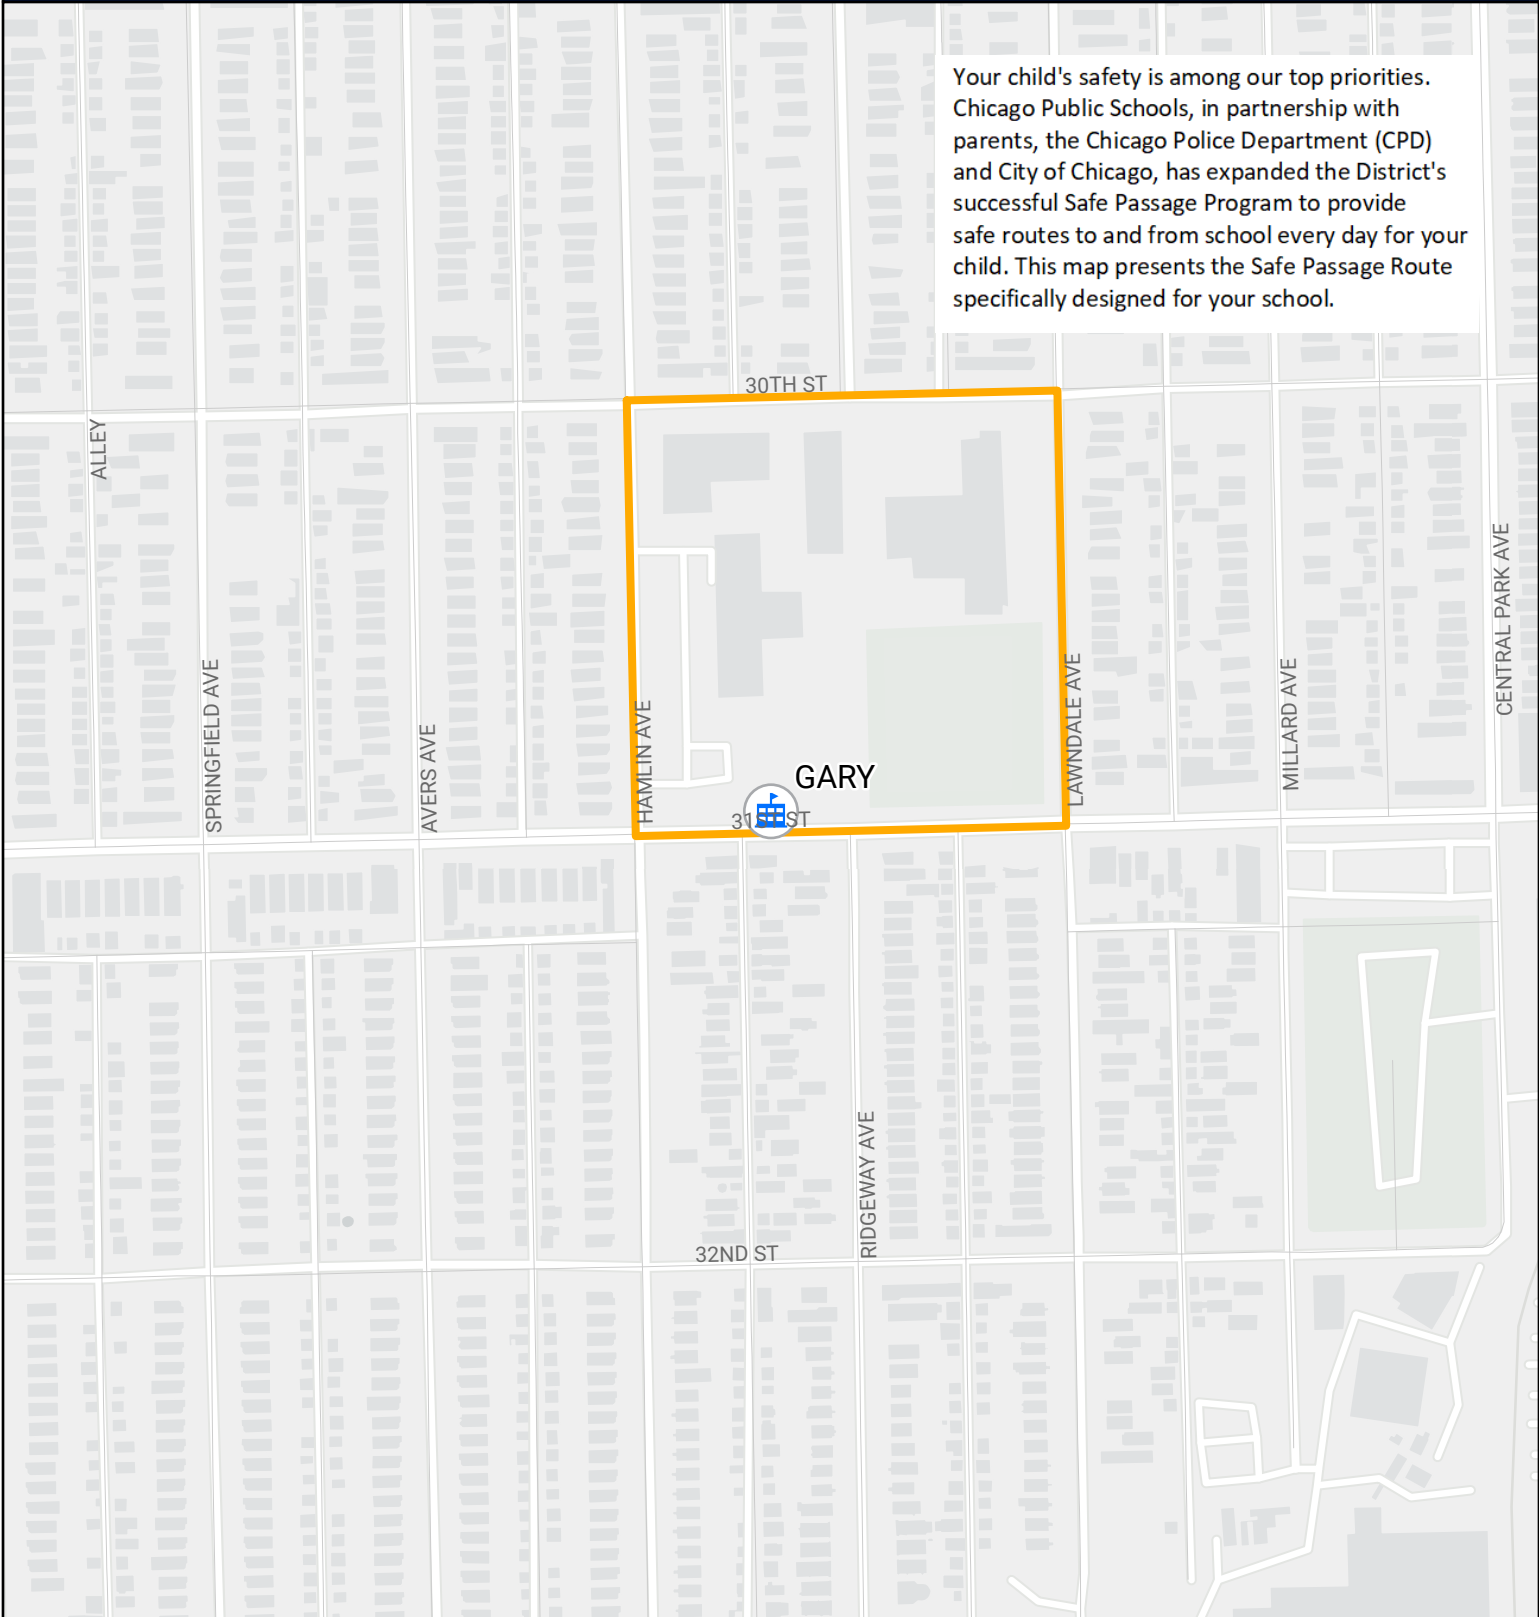

SAFE PASSAGE ROUTE: GARY

Your child's safety is among our top priorities. Chicago Public Schools, in partnership with parents, the Chicago Police Department (CPD) and City of Chicago, has expanded the District's successful Safe Passage Program to provide safe routes to and from school every day for your child. This map presents the Safe Passage Route specifically designed for your school.

-  Safe Passage Route
-  School Location

Source: PDM, CPS May 2023