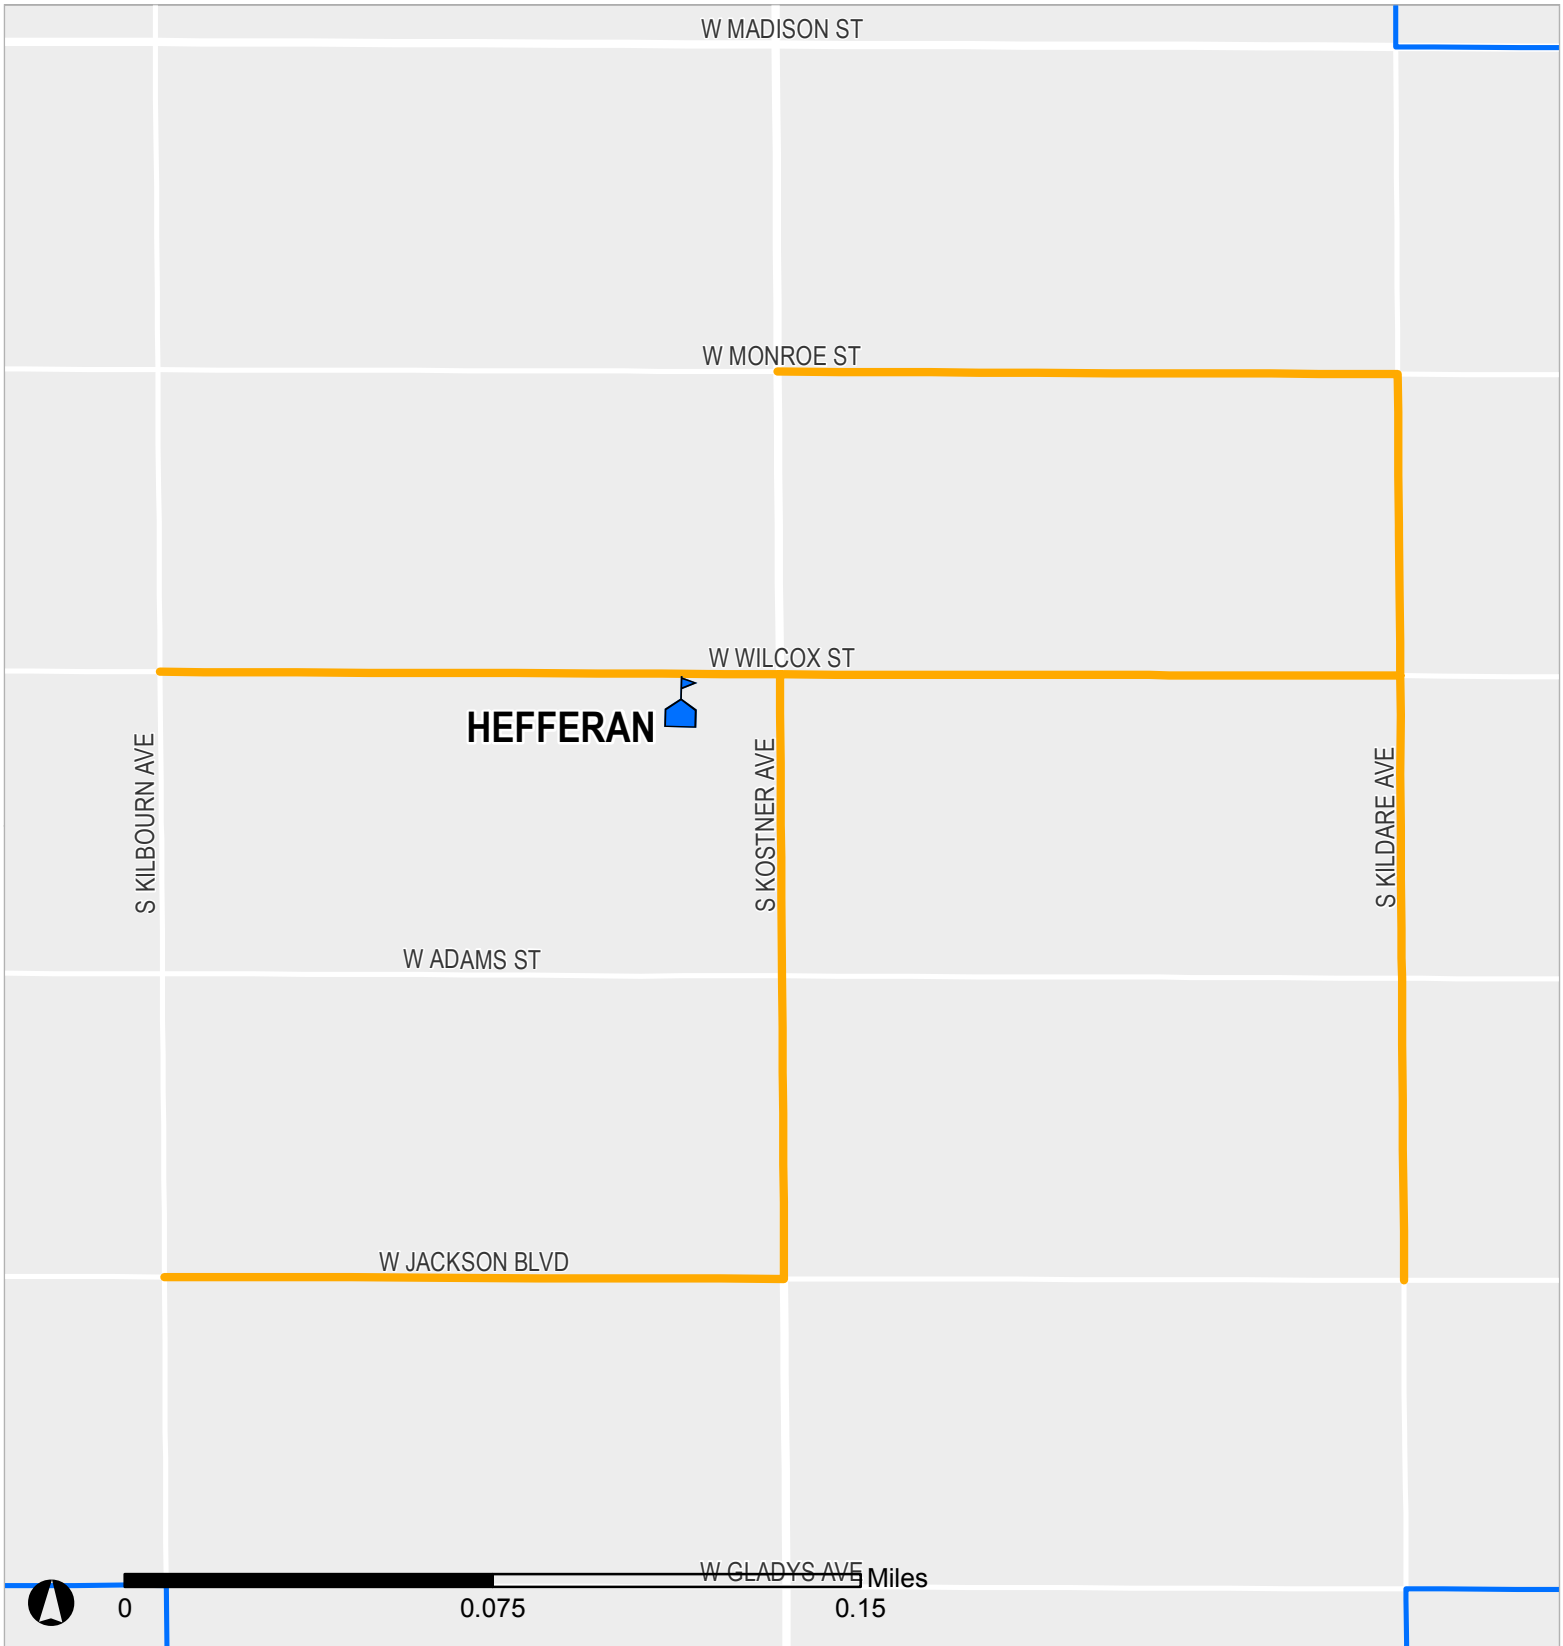

# SAFE PASSAGE ROUTE: HEFFERAN

Your child's safety is among our top priorities. Chicago Public Schools, in partnership with parents, the Chicago Police Department (CPD), and City of Chicago, has expanded the District's successful Safe Passage Program to provide safe routes to and from school every day for your child. This map presents the Safe Passage Route specifically designed for your school.

 Safe Passage Route  
 School Location

 Attendance Boundary  
 Park

Updated 26 January 2021