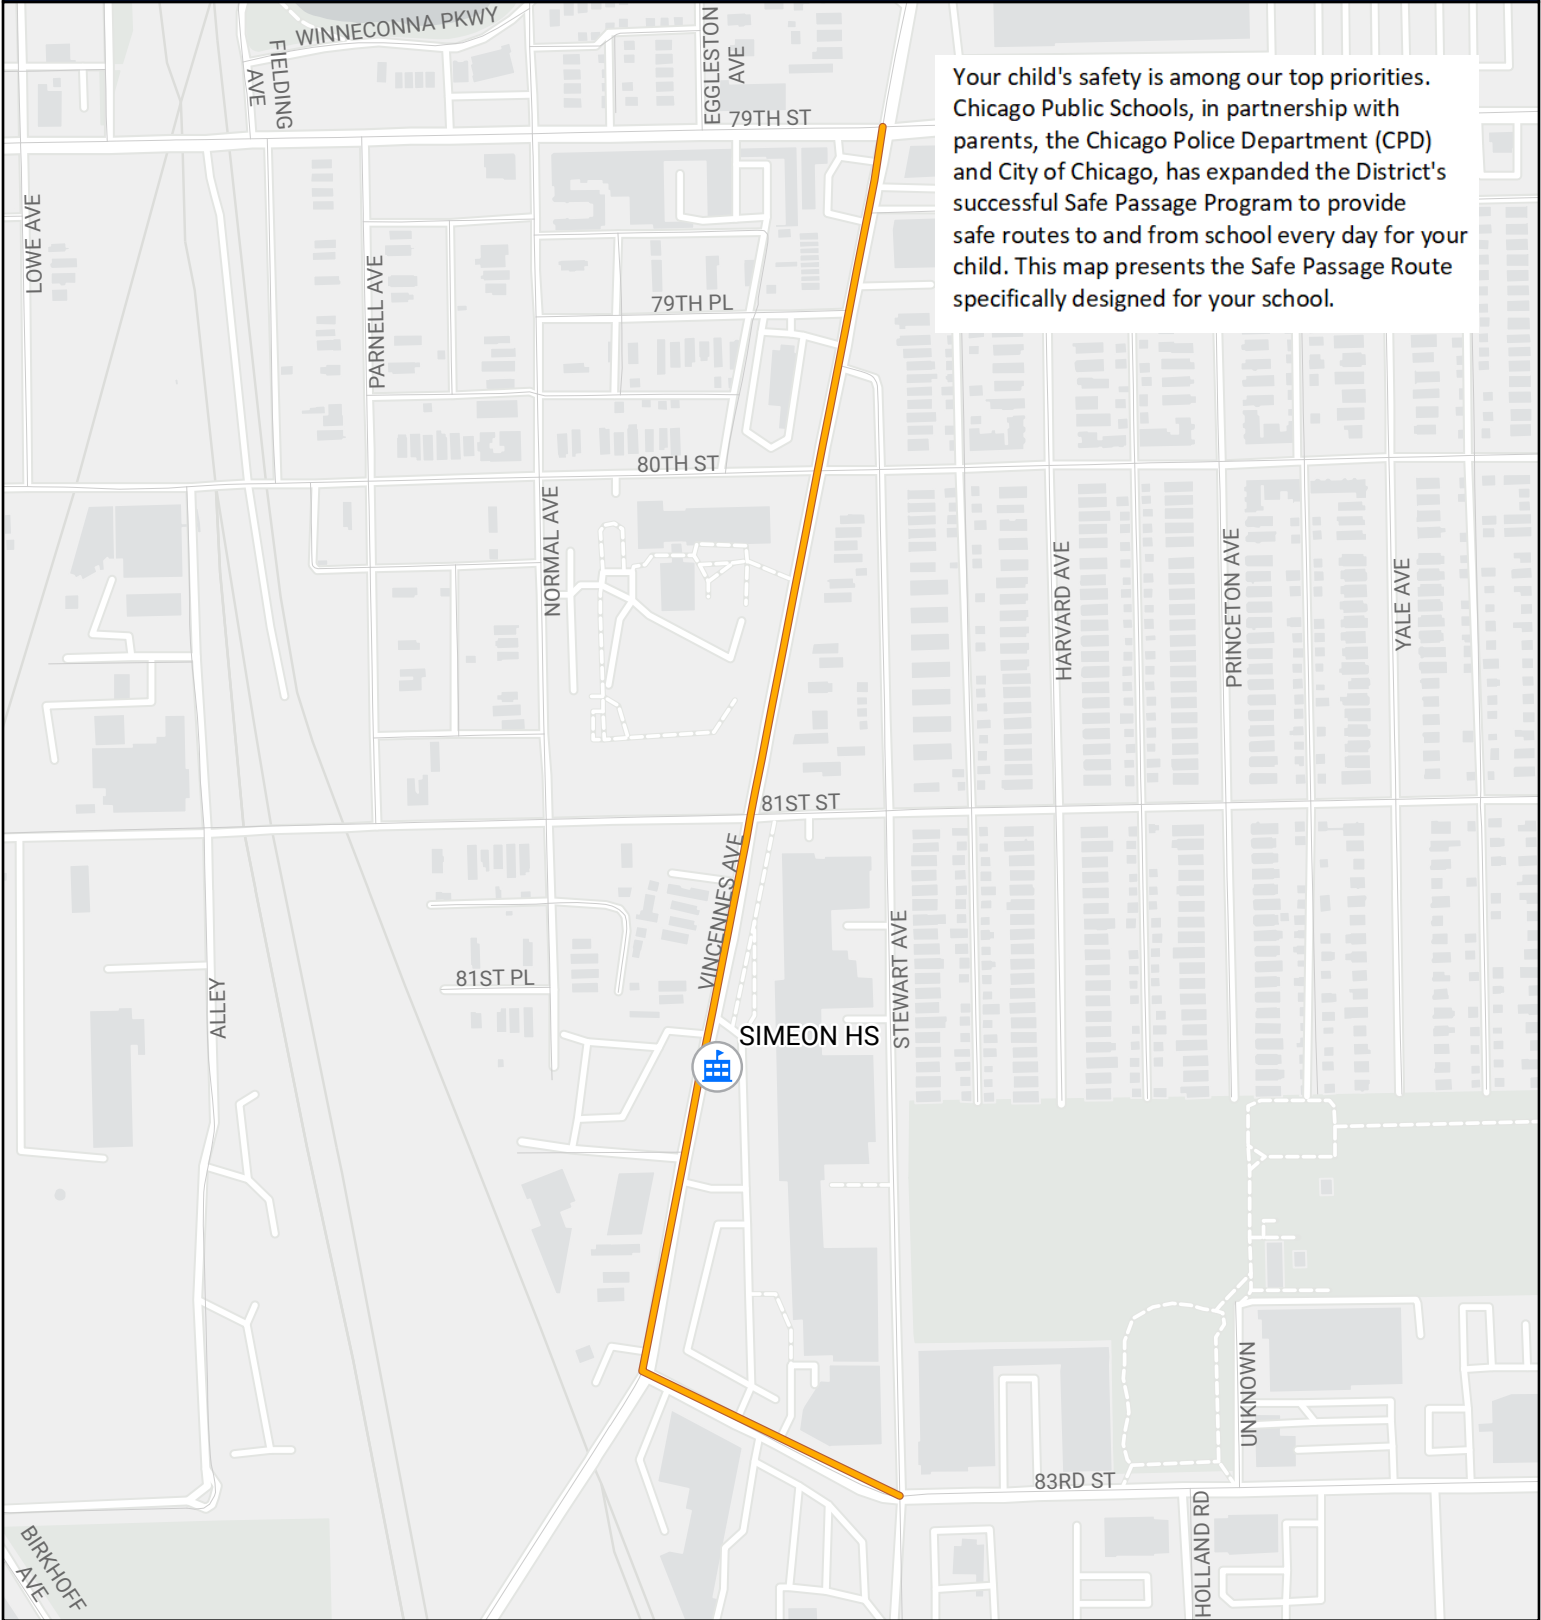

SAFE PASSAGE ROUTE: SIMEON HS

Your child's safety is among our top priorities. Chicago Public Schools, in partnership with parents, the Chicago Police Department (CPD) and City of Chicago, has expanded the District's successful Safe Passage Program to provide safe routes to and from school every day for your child. This map presents the Safe Passage Route specifically designed for your school.

-  Safe Passage Route
-  School Location

Source: PDM, CPS June 2023