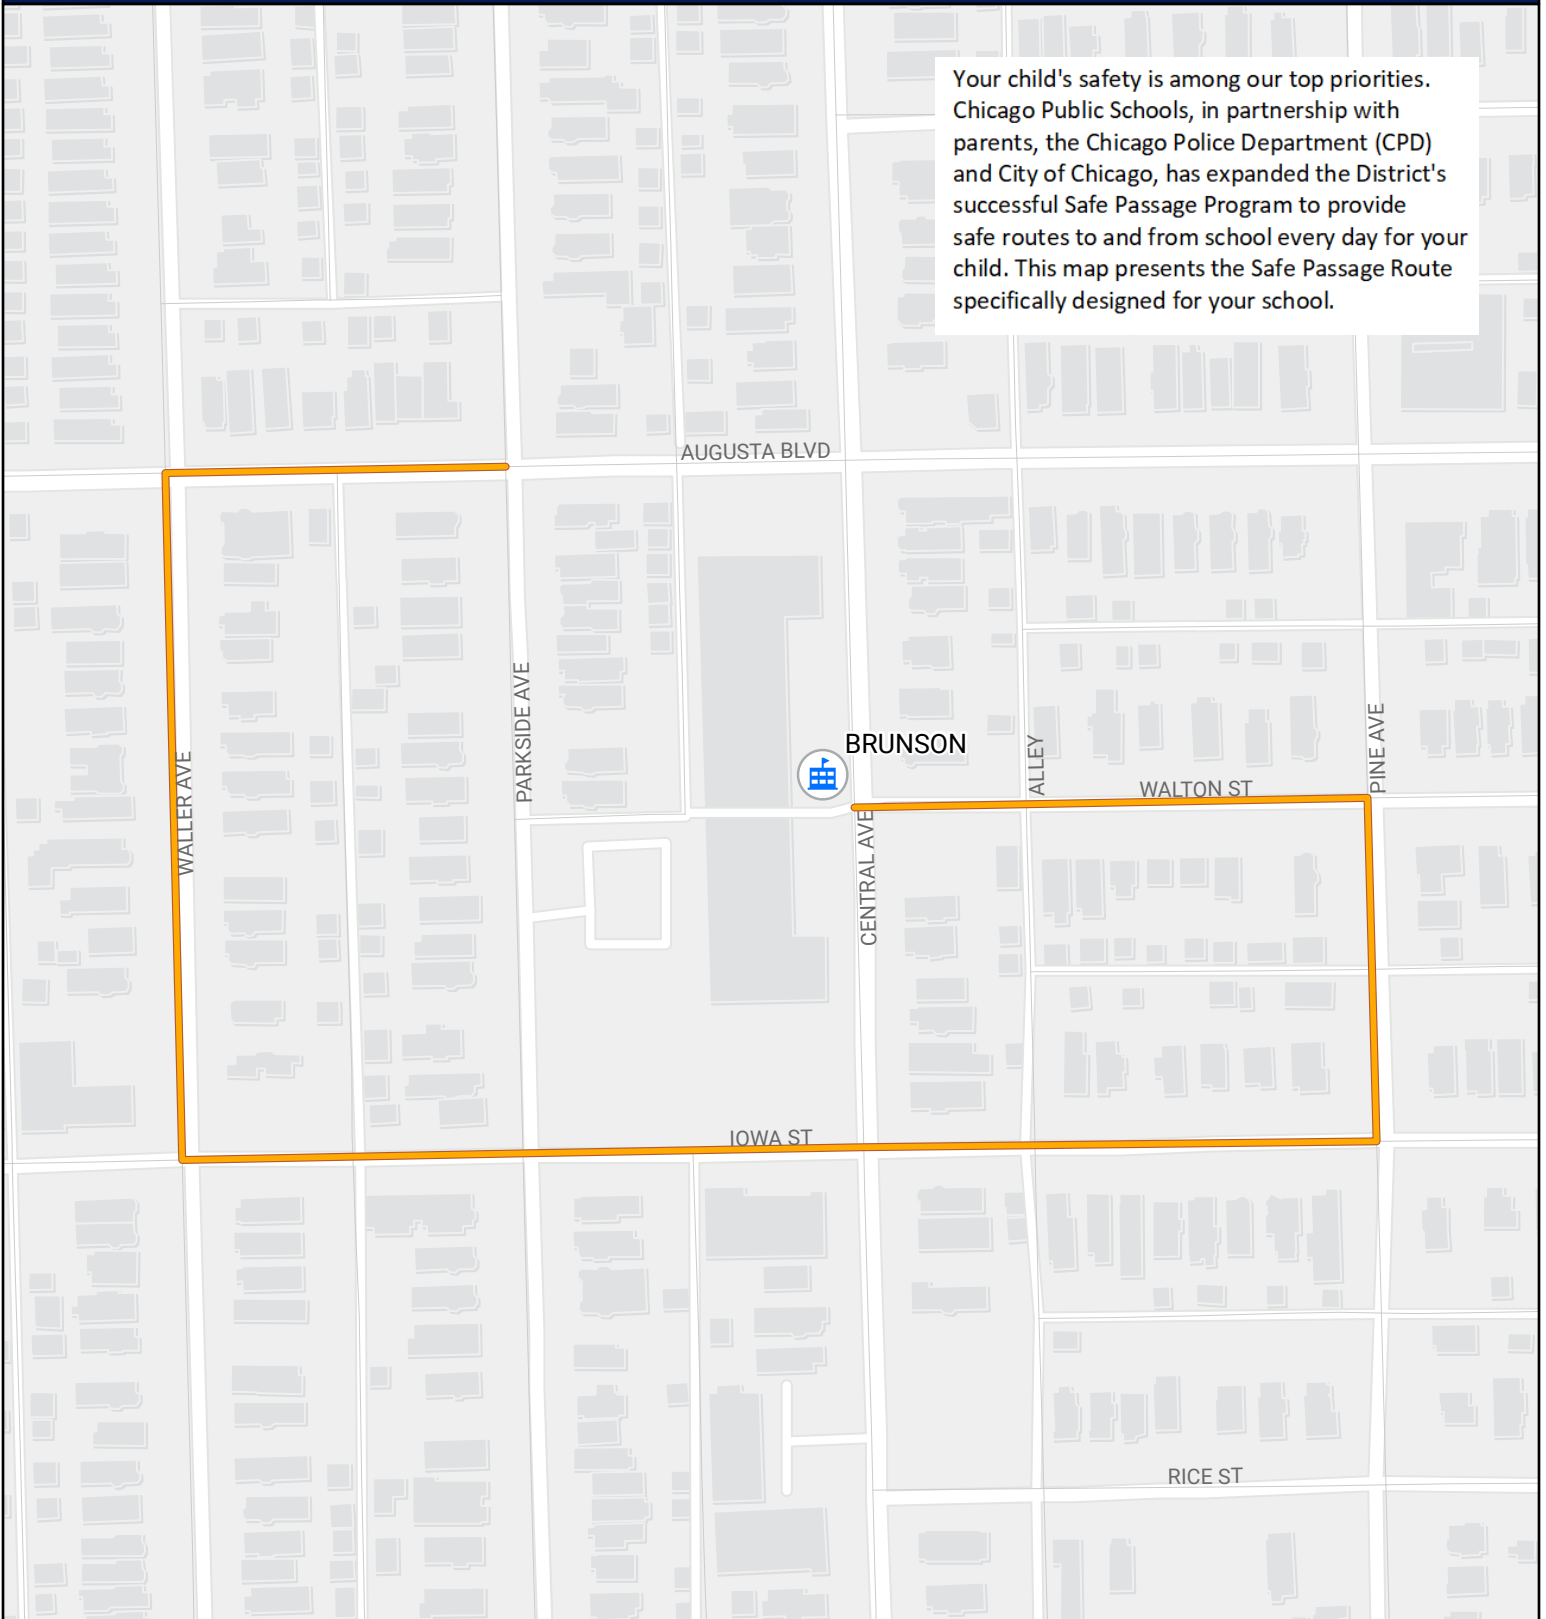

SAFE PASSAGE ROUTE: BRUNSON

Your child's safety is among our top priorities. Chicago Public Schools, in partnership with parents, the Chicago Police Department (CPD) and City of Chicago, has expanded the District's successful Safe Passage Program to provide safe routes to and from school every day for your child. This map presents the Safe Passage Route specifically designed for your school.

-  Safe Passage Route
-  School Location

Source: PDM, CPS June 2023