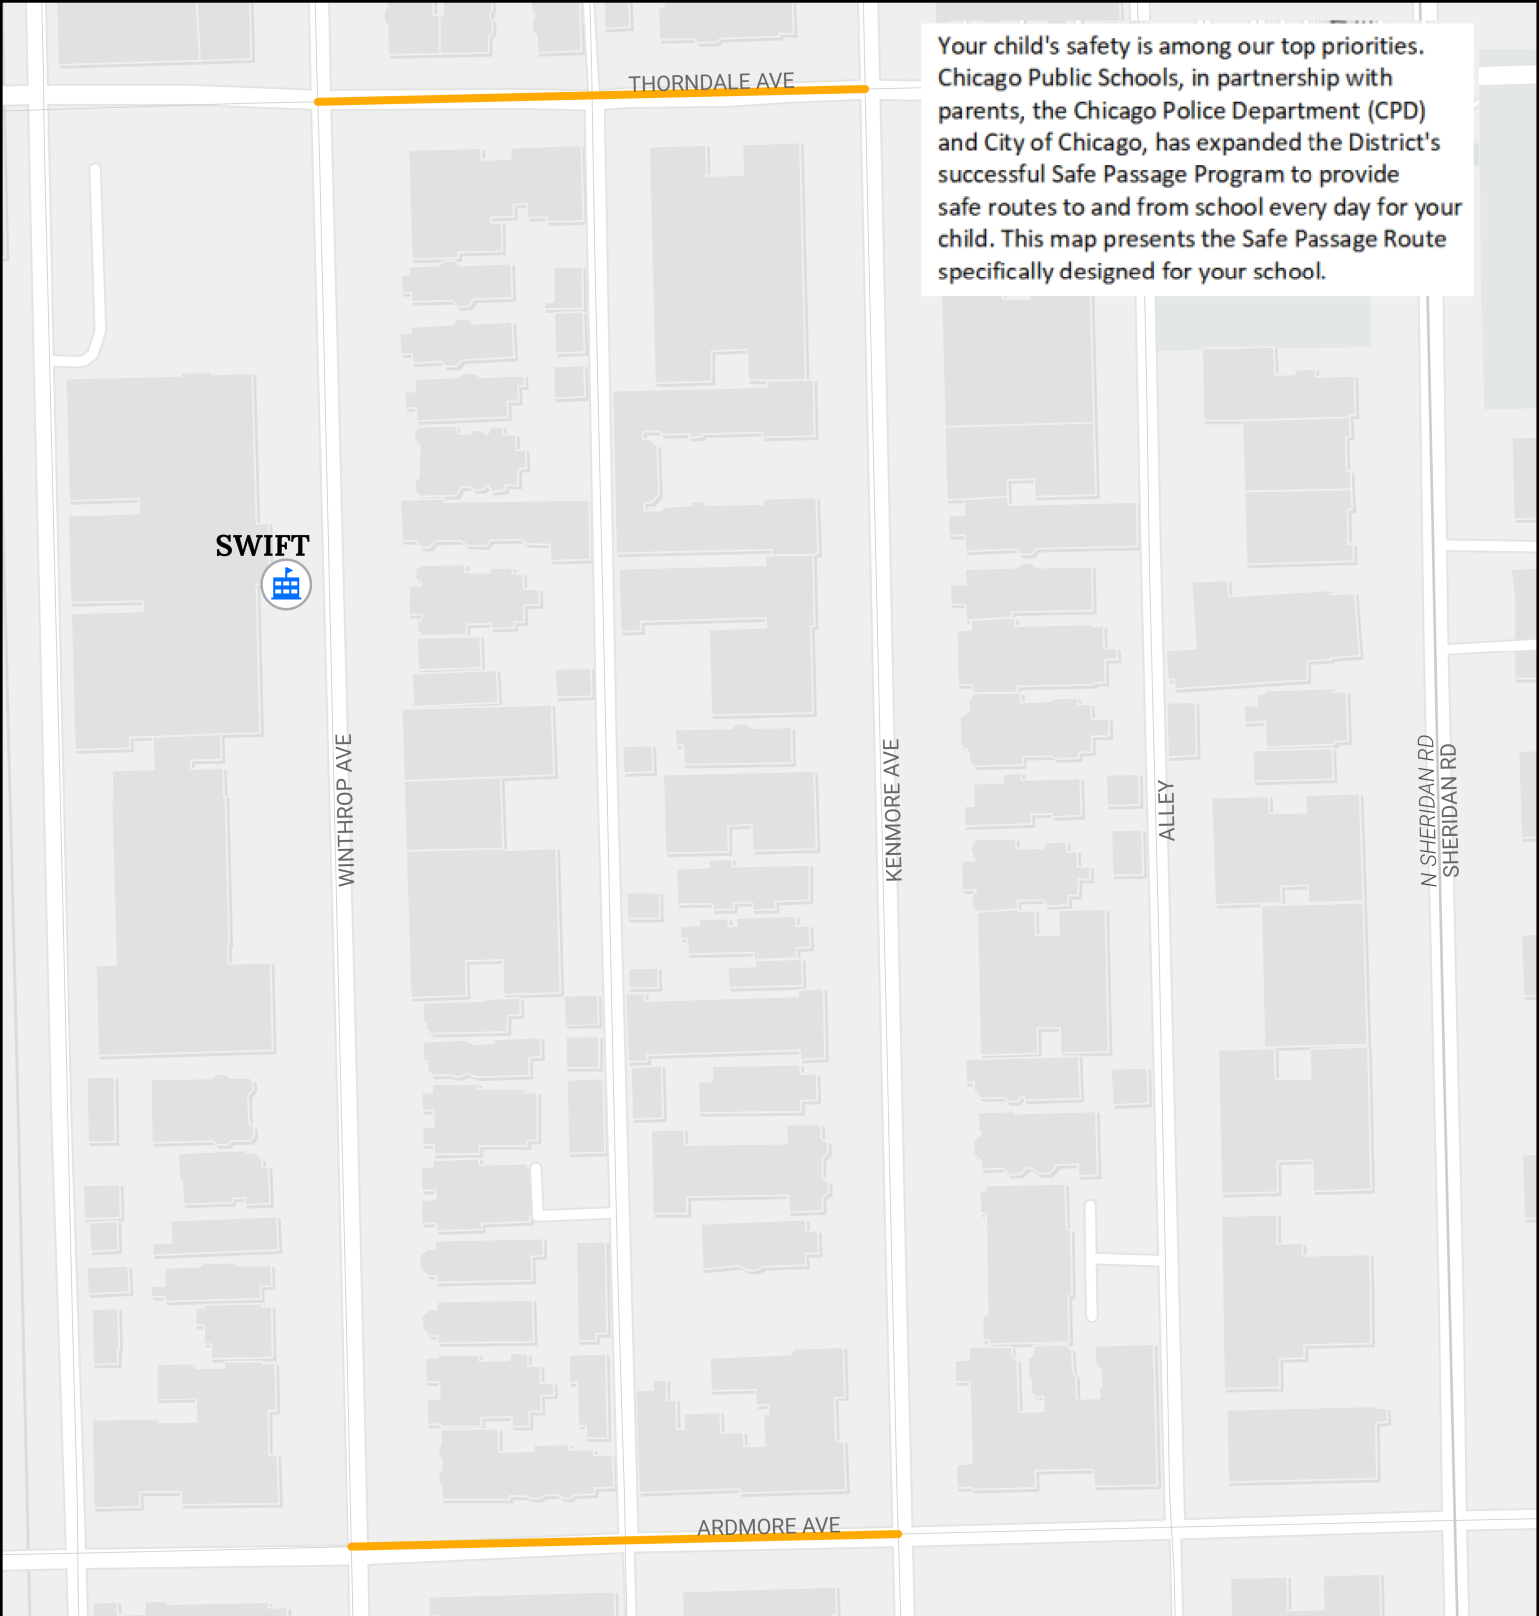

SAFE PASSAGE ROUTE: SWIFT

Your child's safety is among our top priorities. Chicago Public Schools, in partnership with parents, the Chicago Police Department (CPD) and City of Chicago, has expanded the District's successful Safe Passage Program to provide safe routes to and from school every day for your child. This map presents the Safe Passage Route specifically designed for your school.

Legend

-  School Location
-  SafePassage2023_24

Source: PDM, CPS March 2024