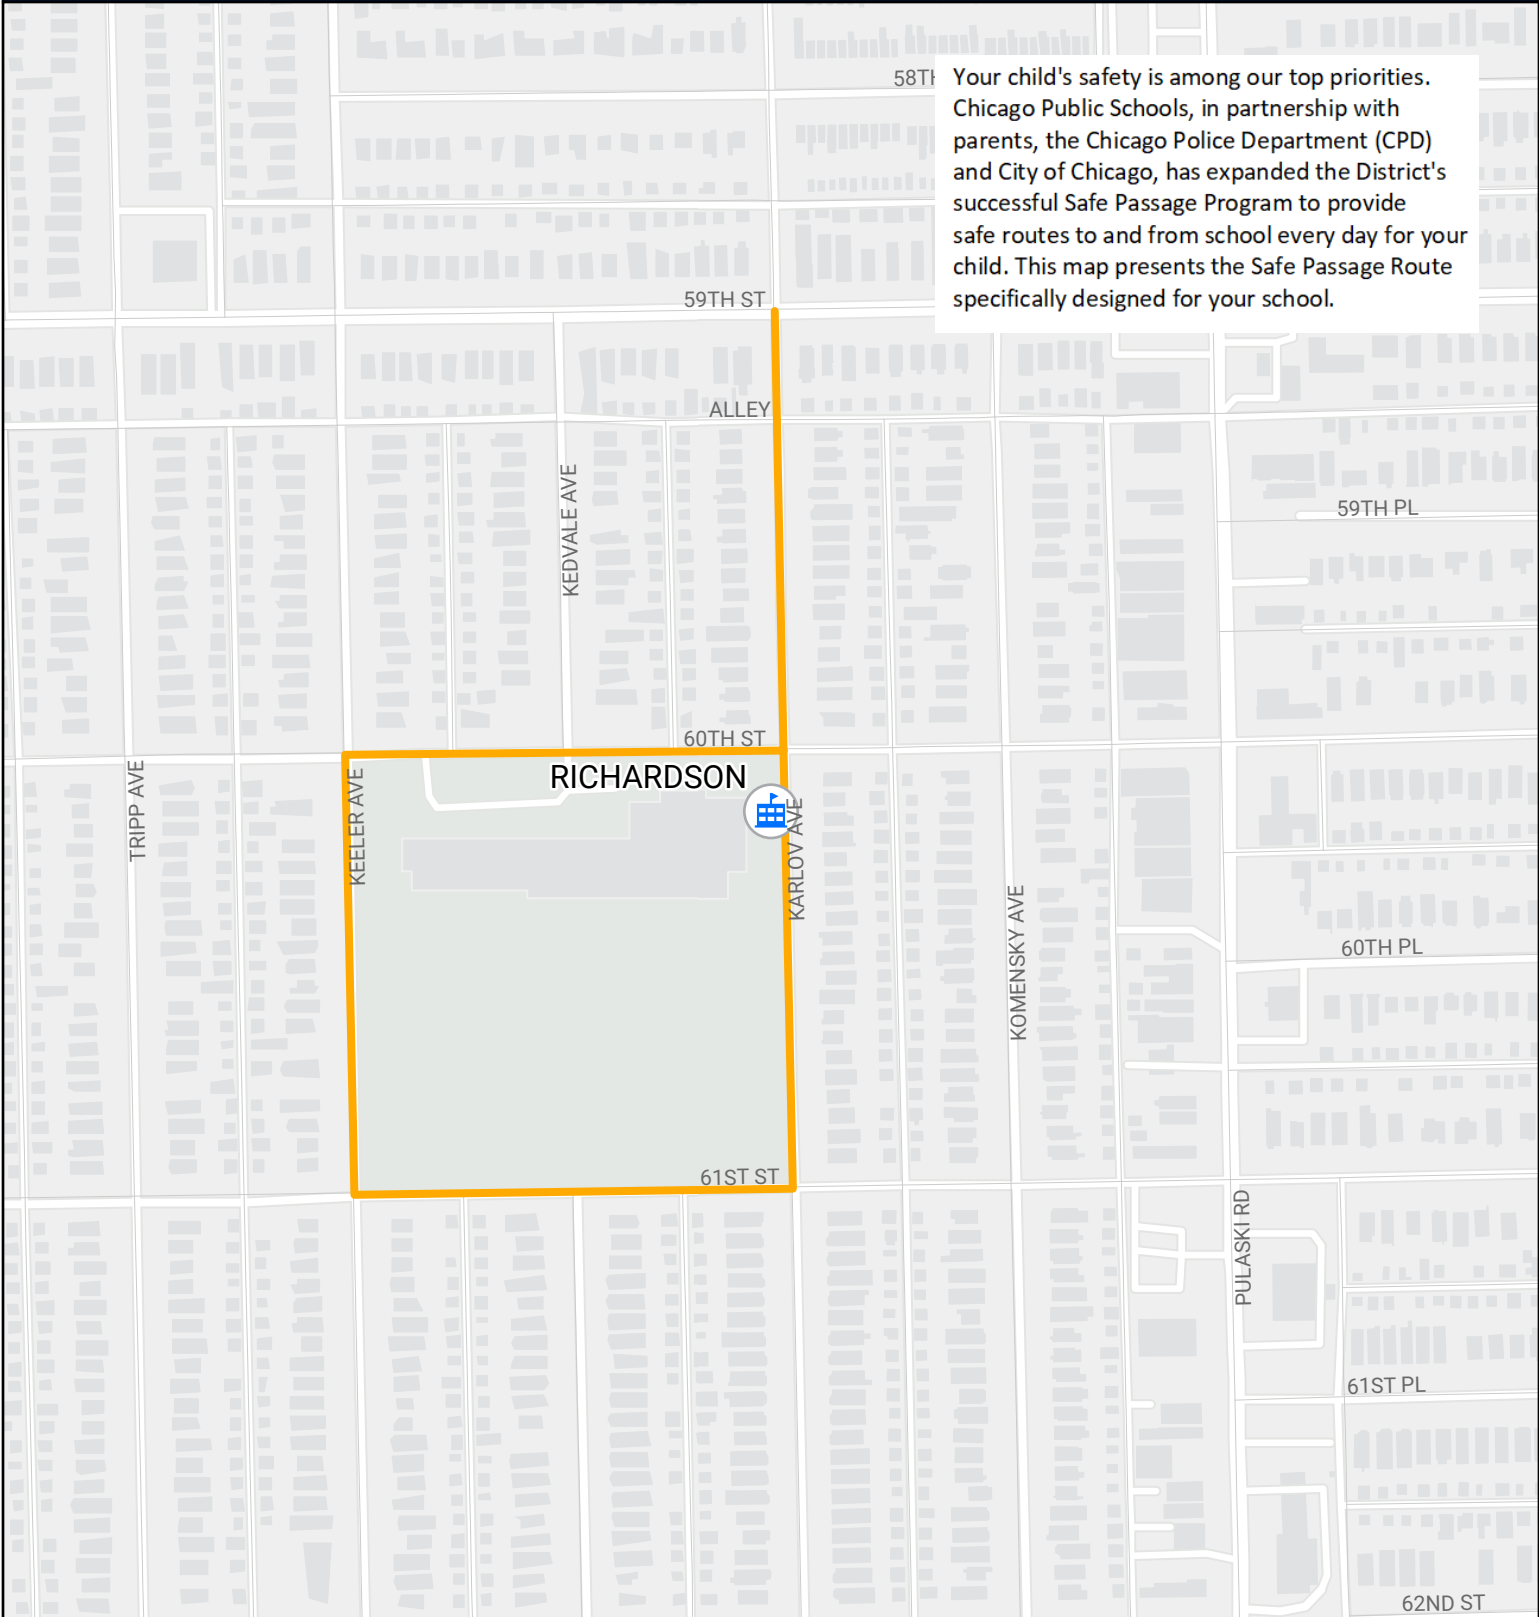

SAFE PASSAGE ROUTE: RICHARDSON

Your child's safety is among our top priorities. Chicago Public Schools, in partnership with parents, the Chicago Police Department (CPD) and City of Chicago, has expanded the District's successful Safe Passage Program to provide safe routes to and from school every day for your child. This map presents the Safe Passage Route specifically designed for your school.

-  Safe Passage Route
-  School Location

Source: PDM, CPS May 2023